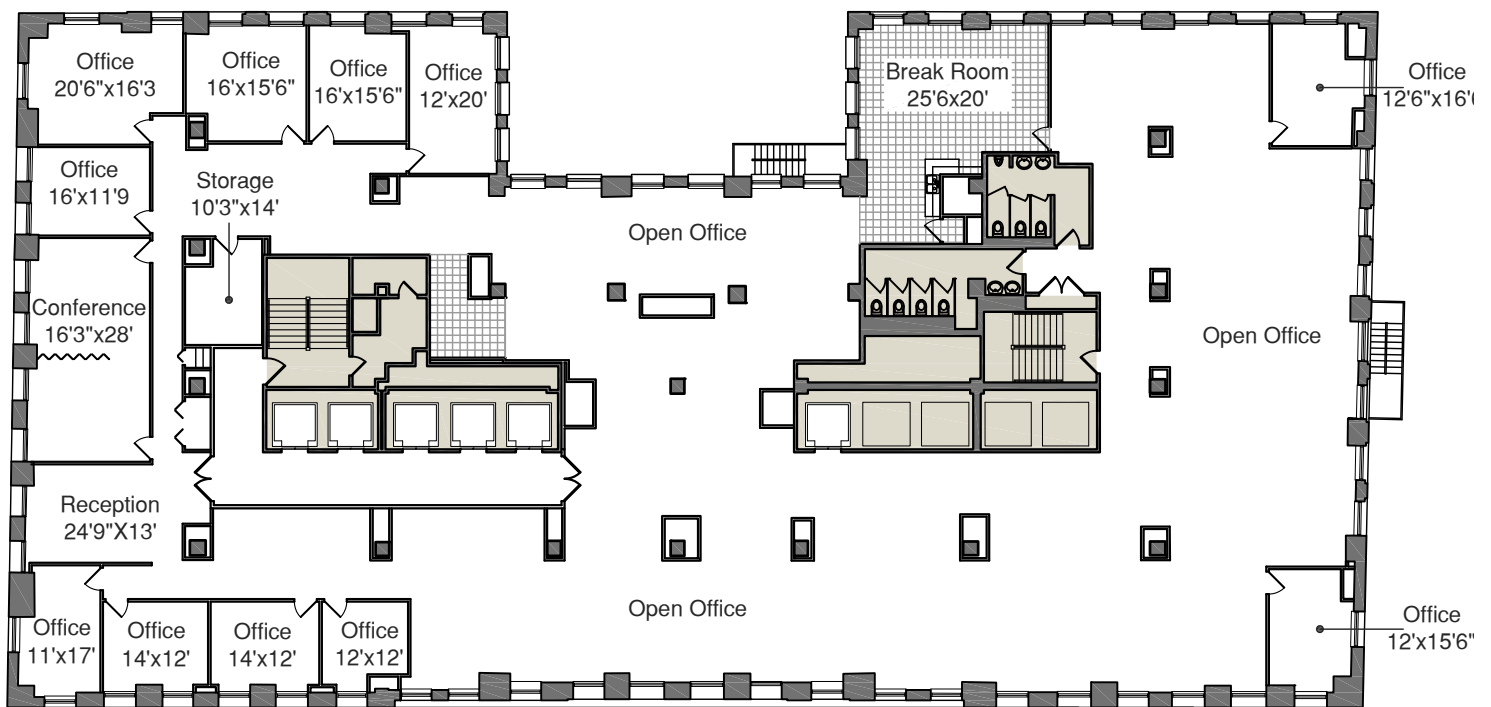

Suite 1300 - 14,312 RSF

33 NORTH LASALLE STREET

Golub & Company

For Leasing Information Contact:

Julie Levenstein  
(312) 759 - 3382  
jlevenstein@goco.com