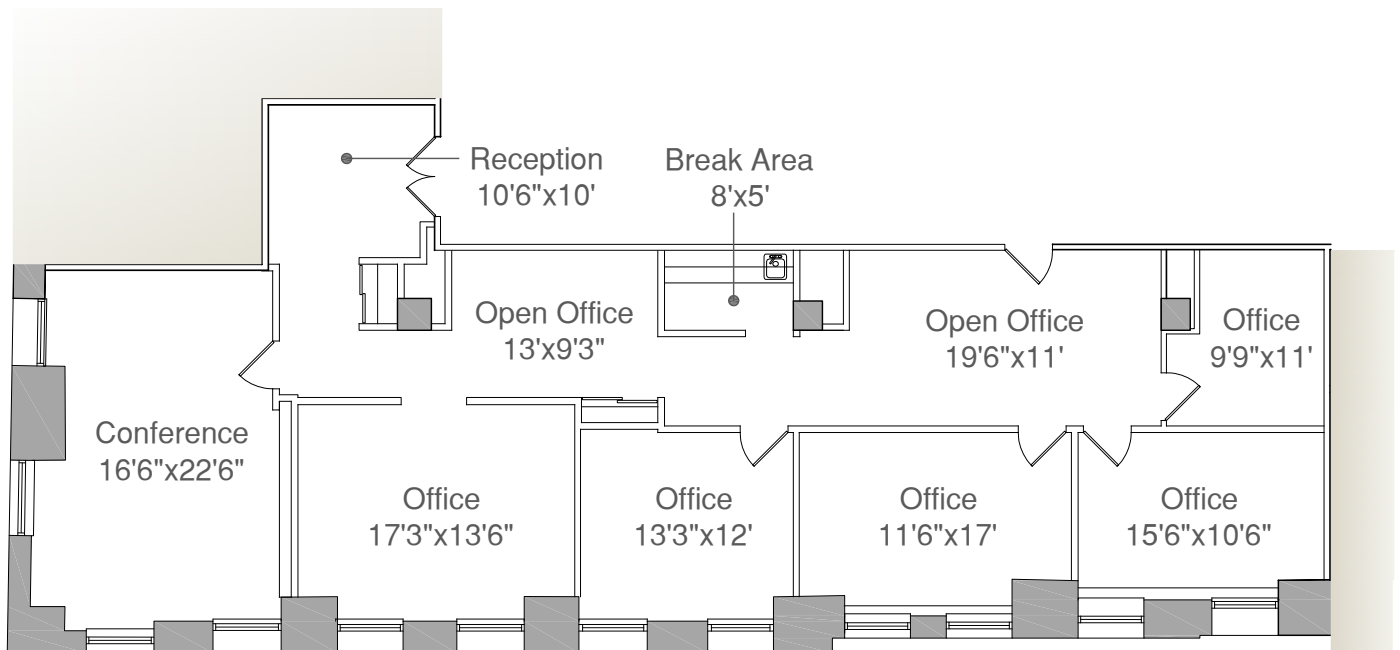

Suite 2110 - 2,472 RSF

33 NORTH LASALLE STREET

Golub & Company

For Leasing Information Contact:

Julie Levenstein
(312) 759 - 3382
jlevenstein@goco.com