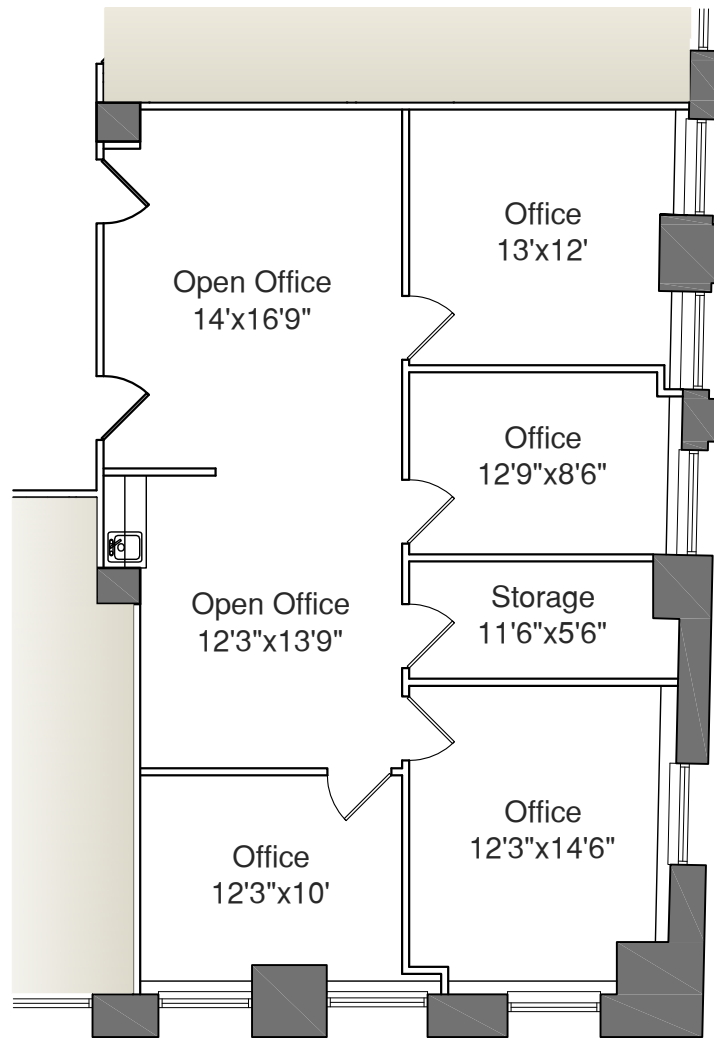

Suite 2130 - 1,891 RSF

33 NORTH LASALLE STREET

Golub & Company

For Leasing Information Contact:

Julie Levenstein
(312) 759 - 3382
jlevenstein@goco.com