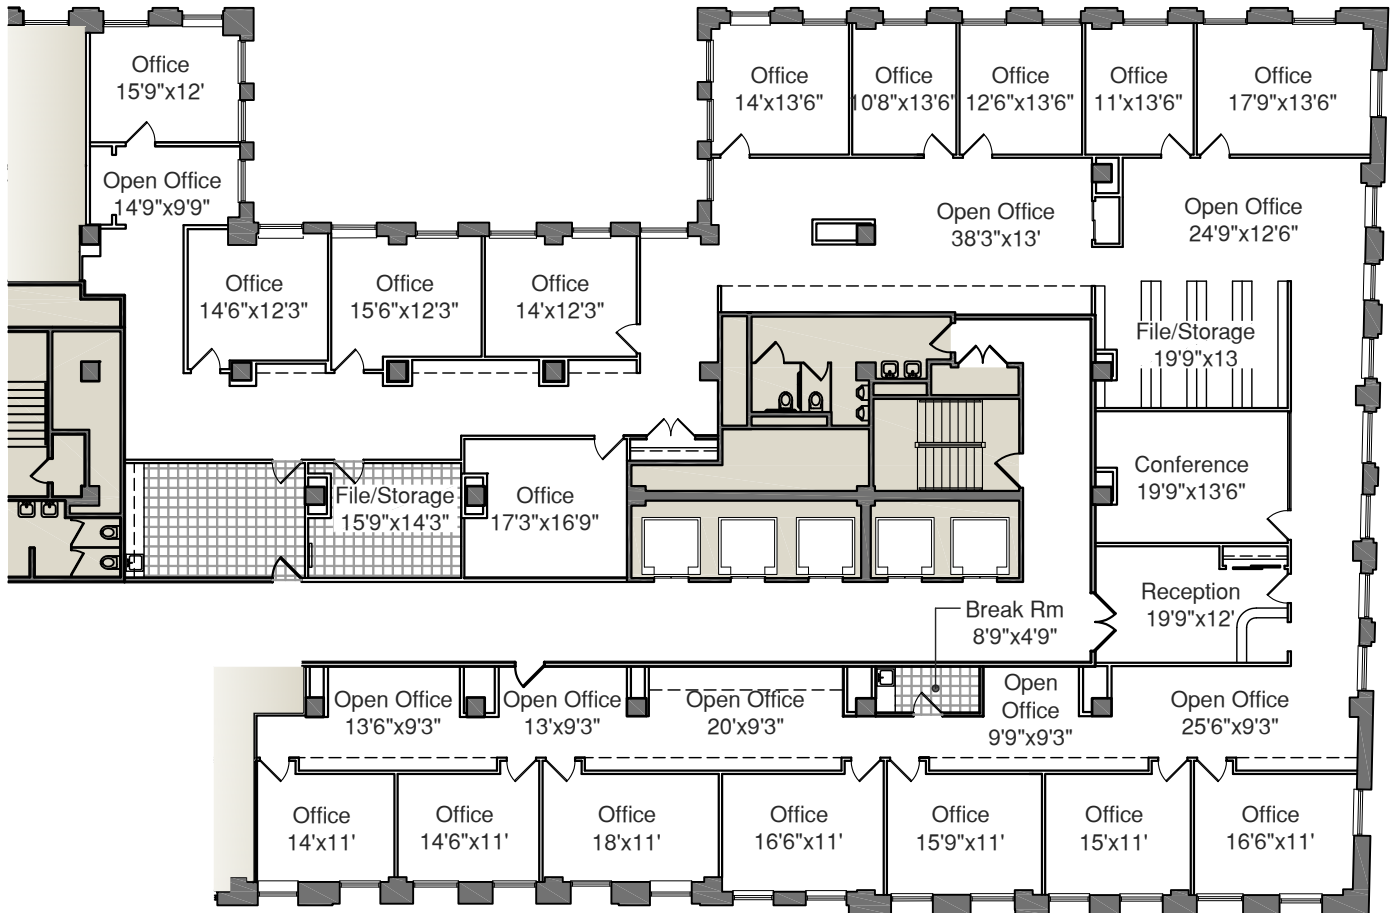

Suite 2222 - 9,616 RSF

33 NORTH LASALLE STREET

Golub & Company

For Leasing Information Contact:

Julie Levenstein
(312) 759 - 3382
jlevenstein@goco.com