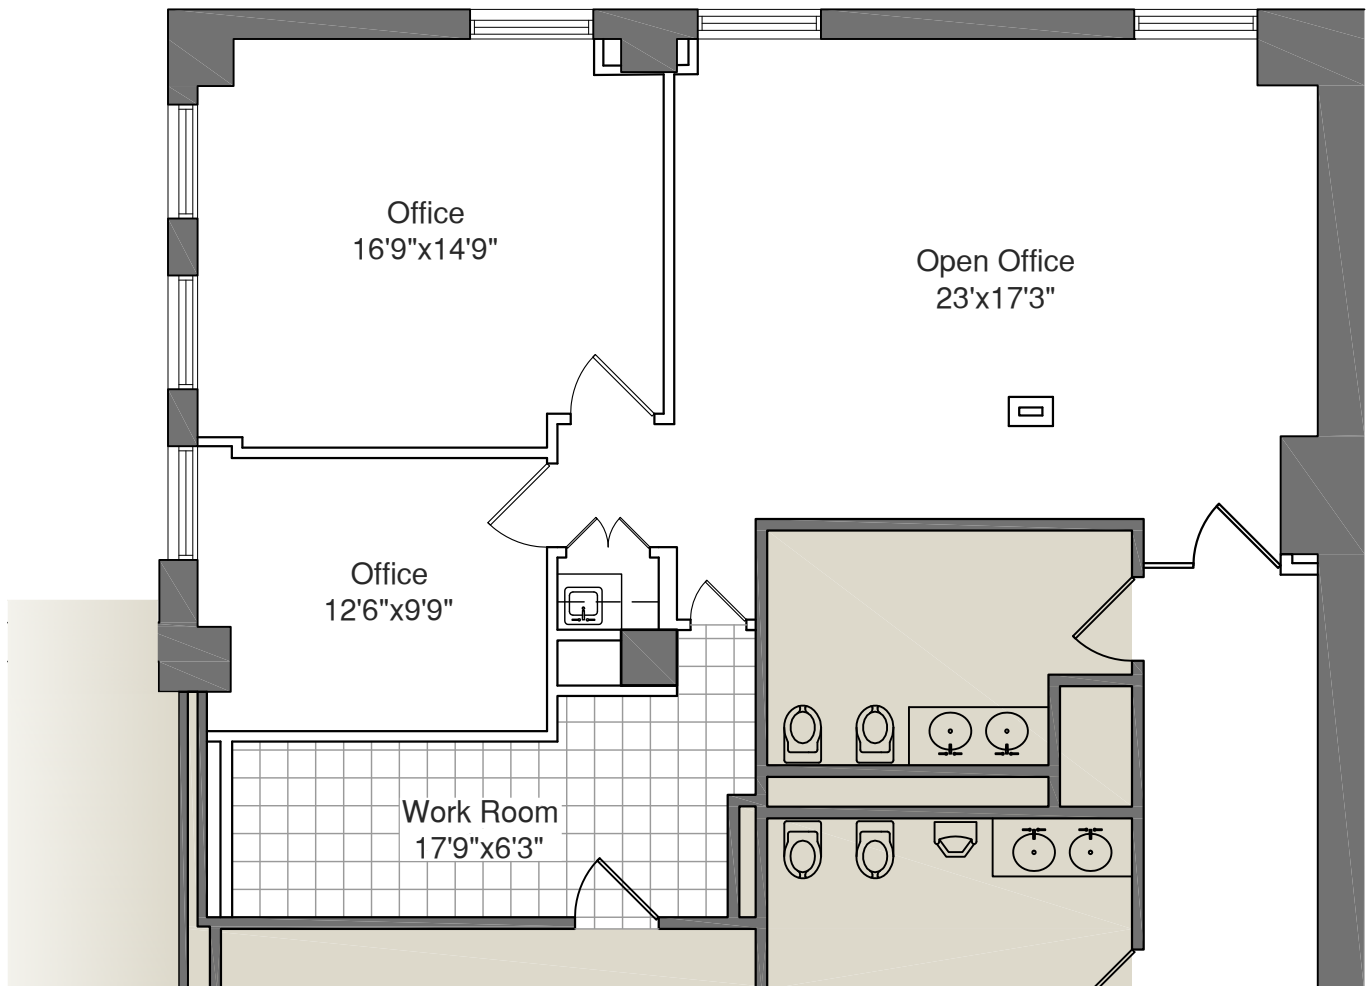

Suite 2330 - 1,268 RSF

33 NORTH LASALLE STREET

Golub & Company

For Leasing Information Contact:

Julie Levenstein  
(312) 759 - 3382  
jlevenstein@goco.com