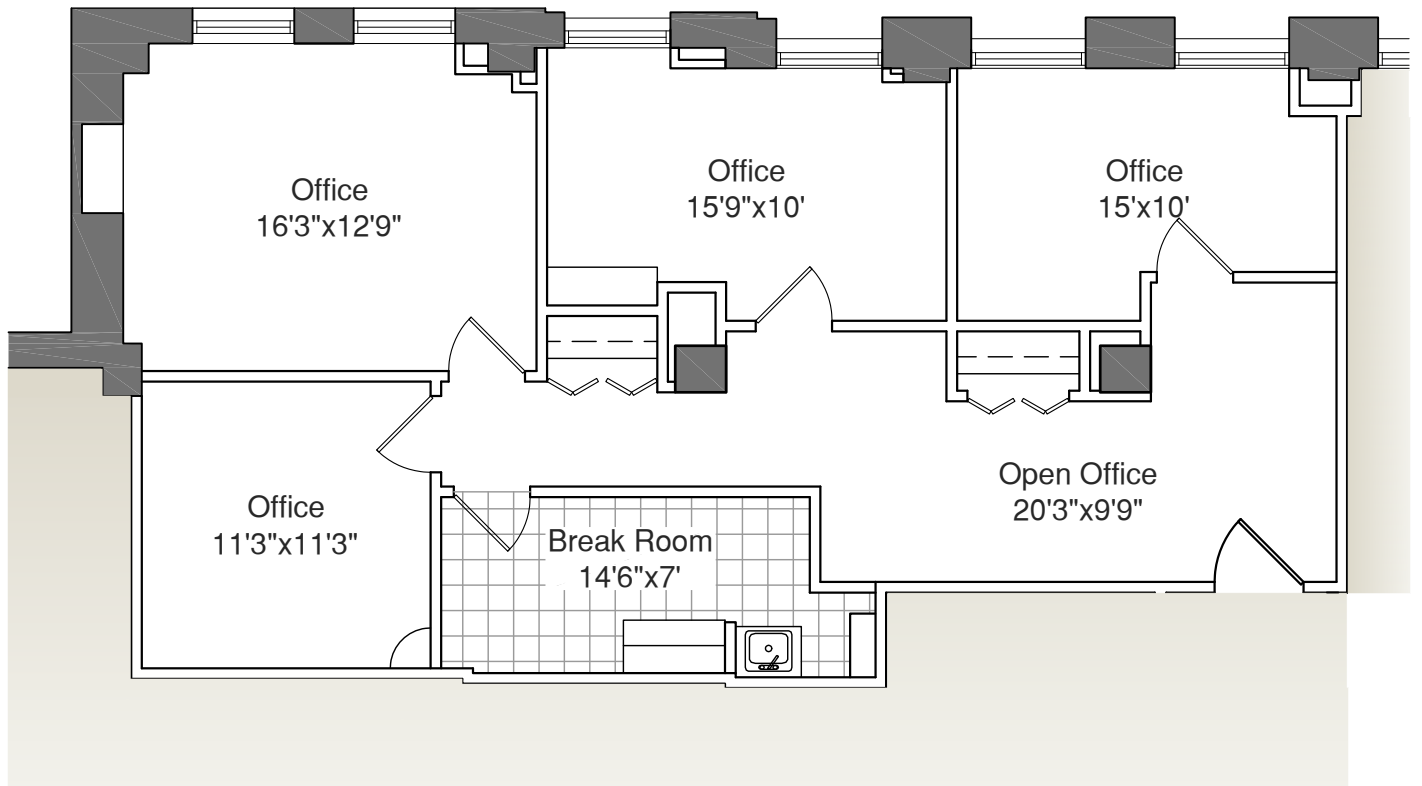

Suite 2412 - 1,418 RSF

33 NORTH LASALLE STREET

Golub & Company

For Leasing Information Contact:

Julie Levenstein  
(312) 759 - 3382  
jlevenstein@goco.com