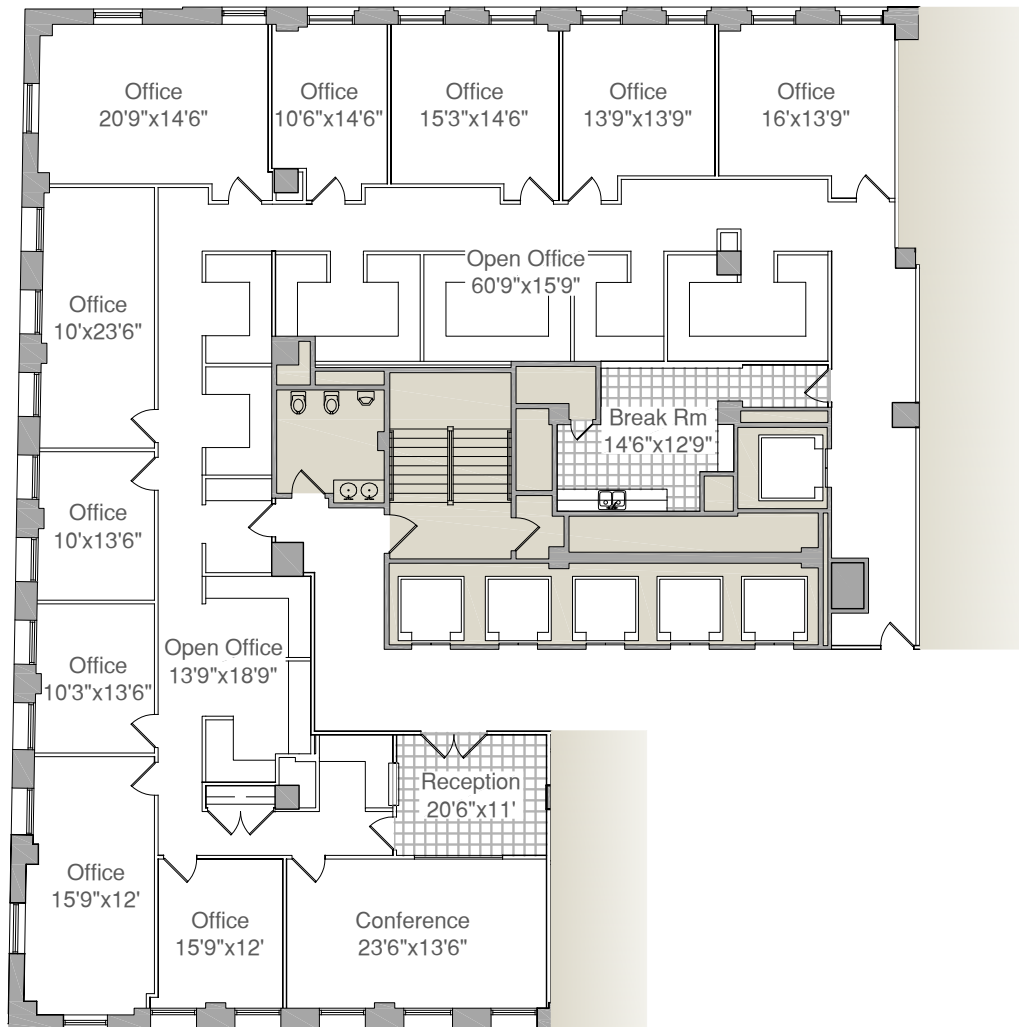

Suite 900 - 6,074 RSF

33 NORTH LASALLE STREET

Golub & Company

For Leasing Information Contact:

Julie Levenstein
(312) 759 - 3382
jlevenstein@goco.com