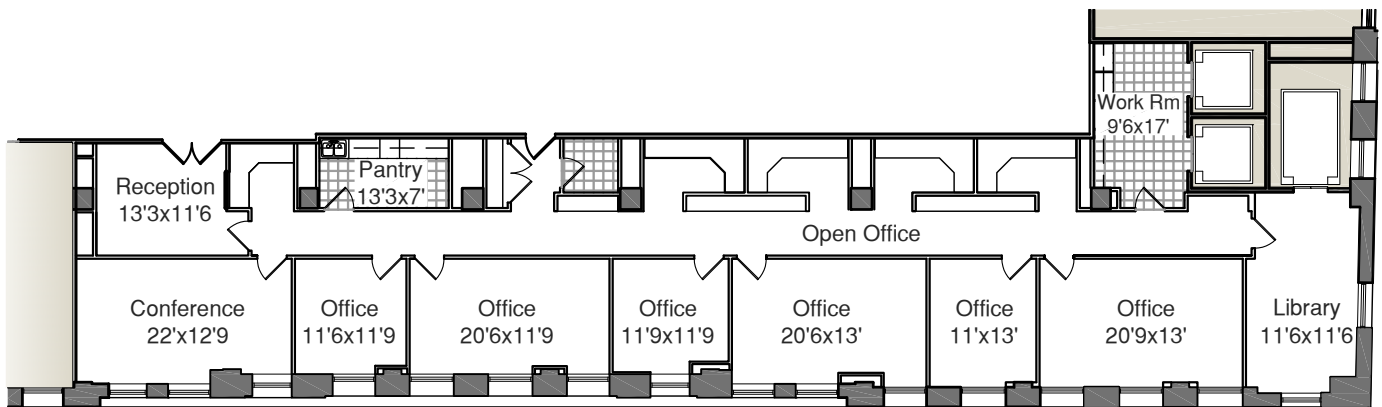

Suite 910 - 3,908 RSF

33 NORTH LASALLE STREET

Golub & Company

For Leasing Information Contact:

Julie Levenstein
(312) 759 - 3382
jlevenstein@goco.com