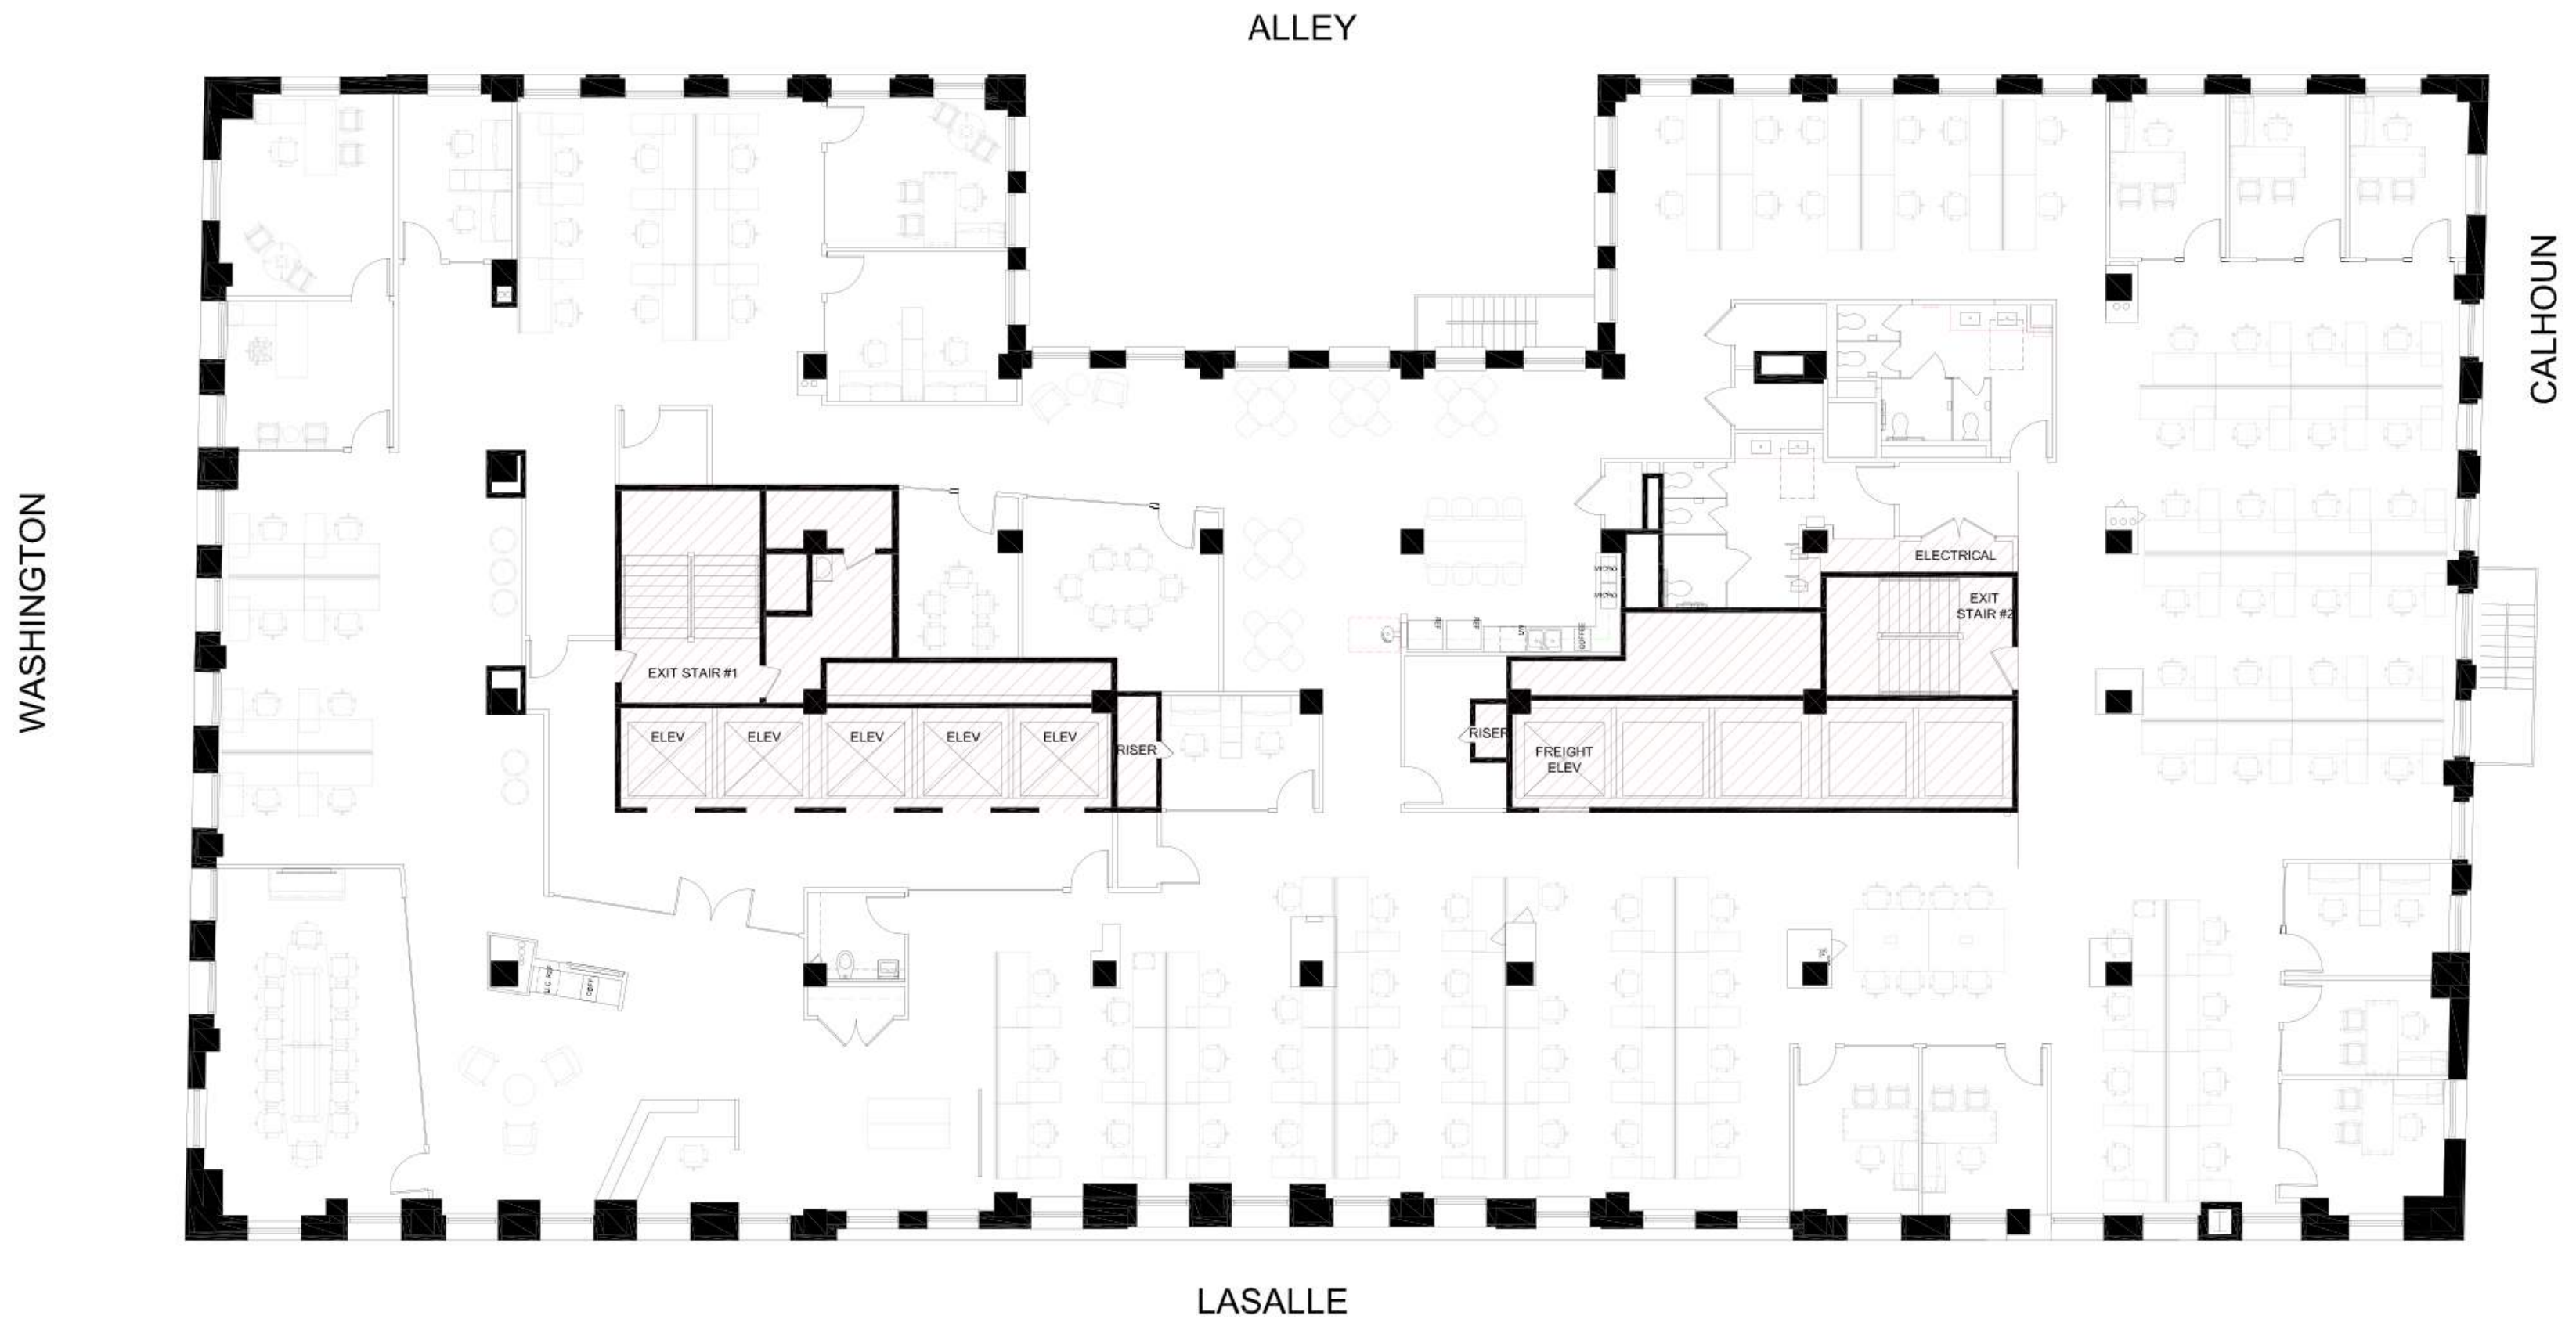

33 N LaSalle

SUITE 1600 14,734 SF

MADISON ROSE
20 North Wacker Drive
Suite 1150
Chicago, IL 60606

MATT PISTORIO
President & Founder
847 924 3952
Matt@mad-rose.com

JACK KENNEDY
Leasing Associate
216 317 2576
Jack@mad-rose.com

The John Buck Company