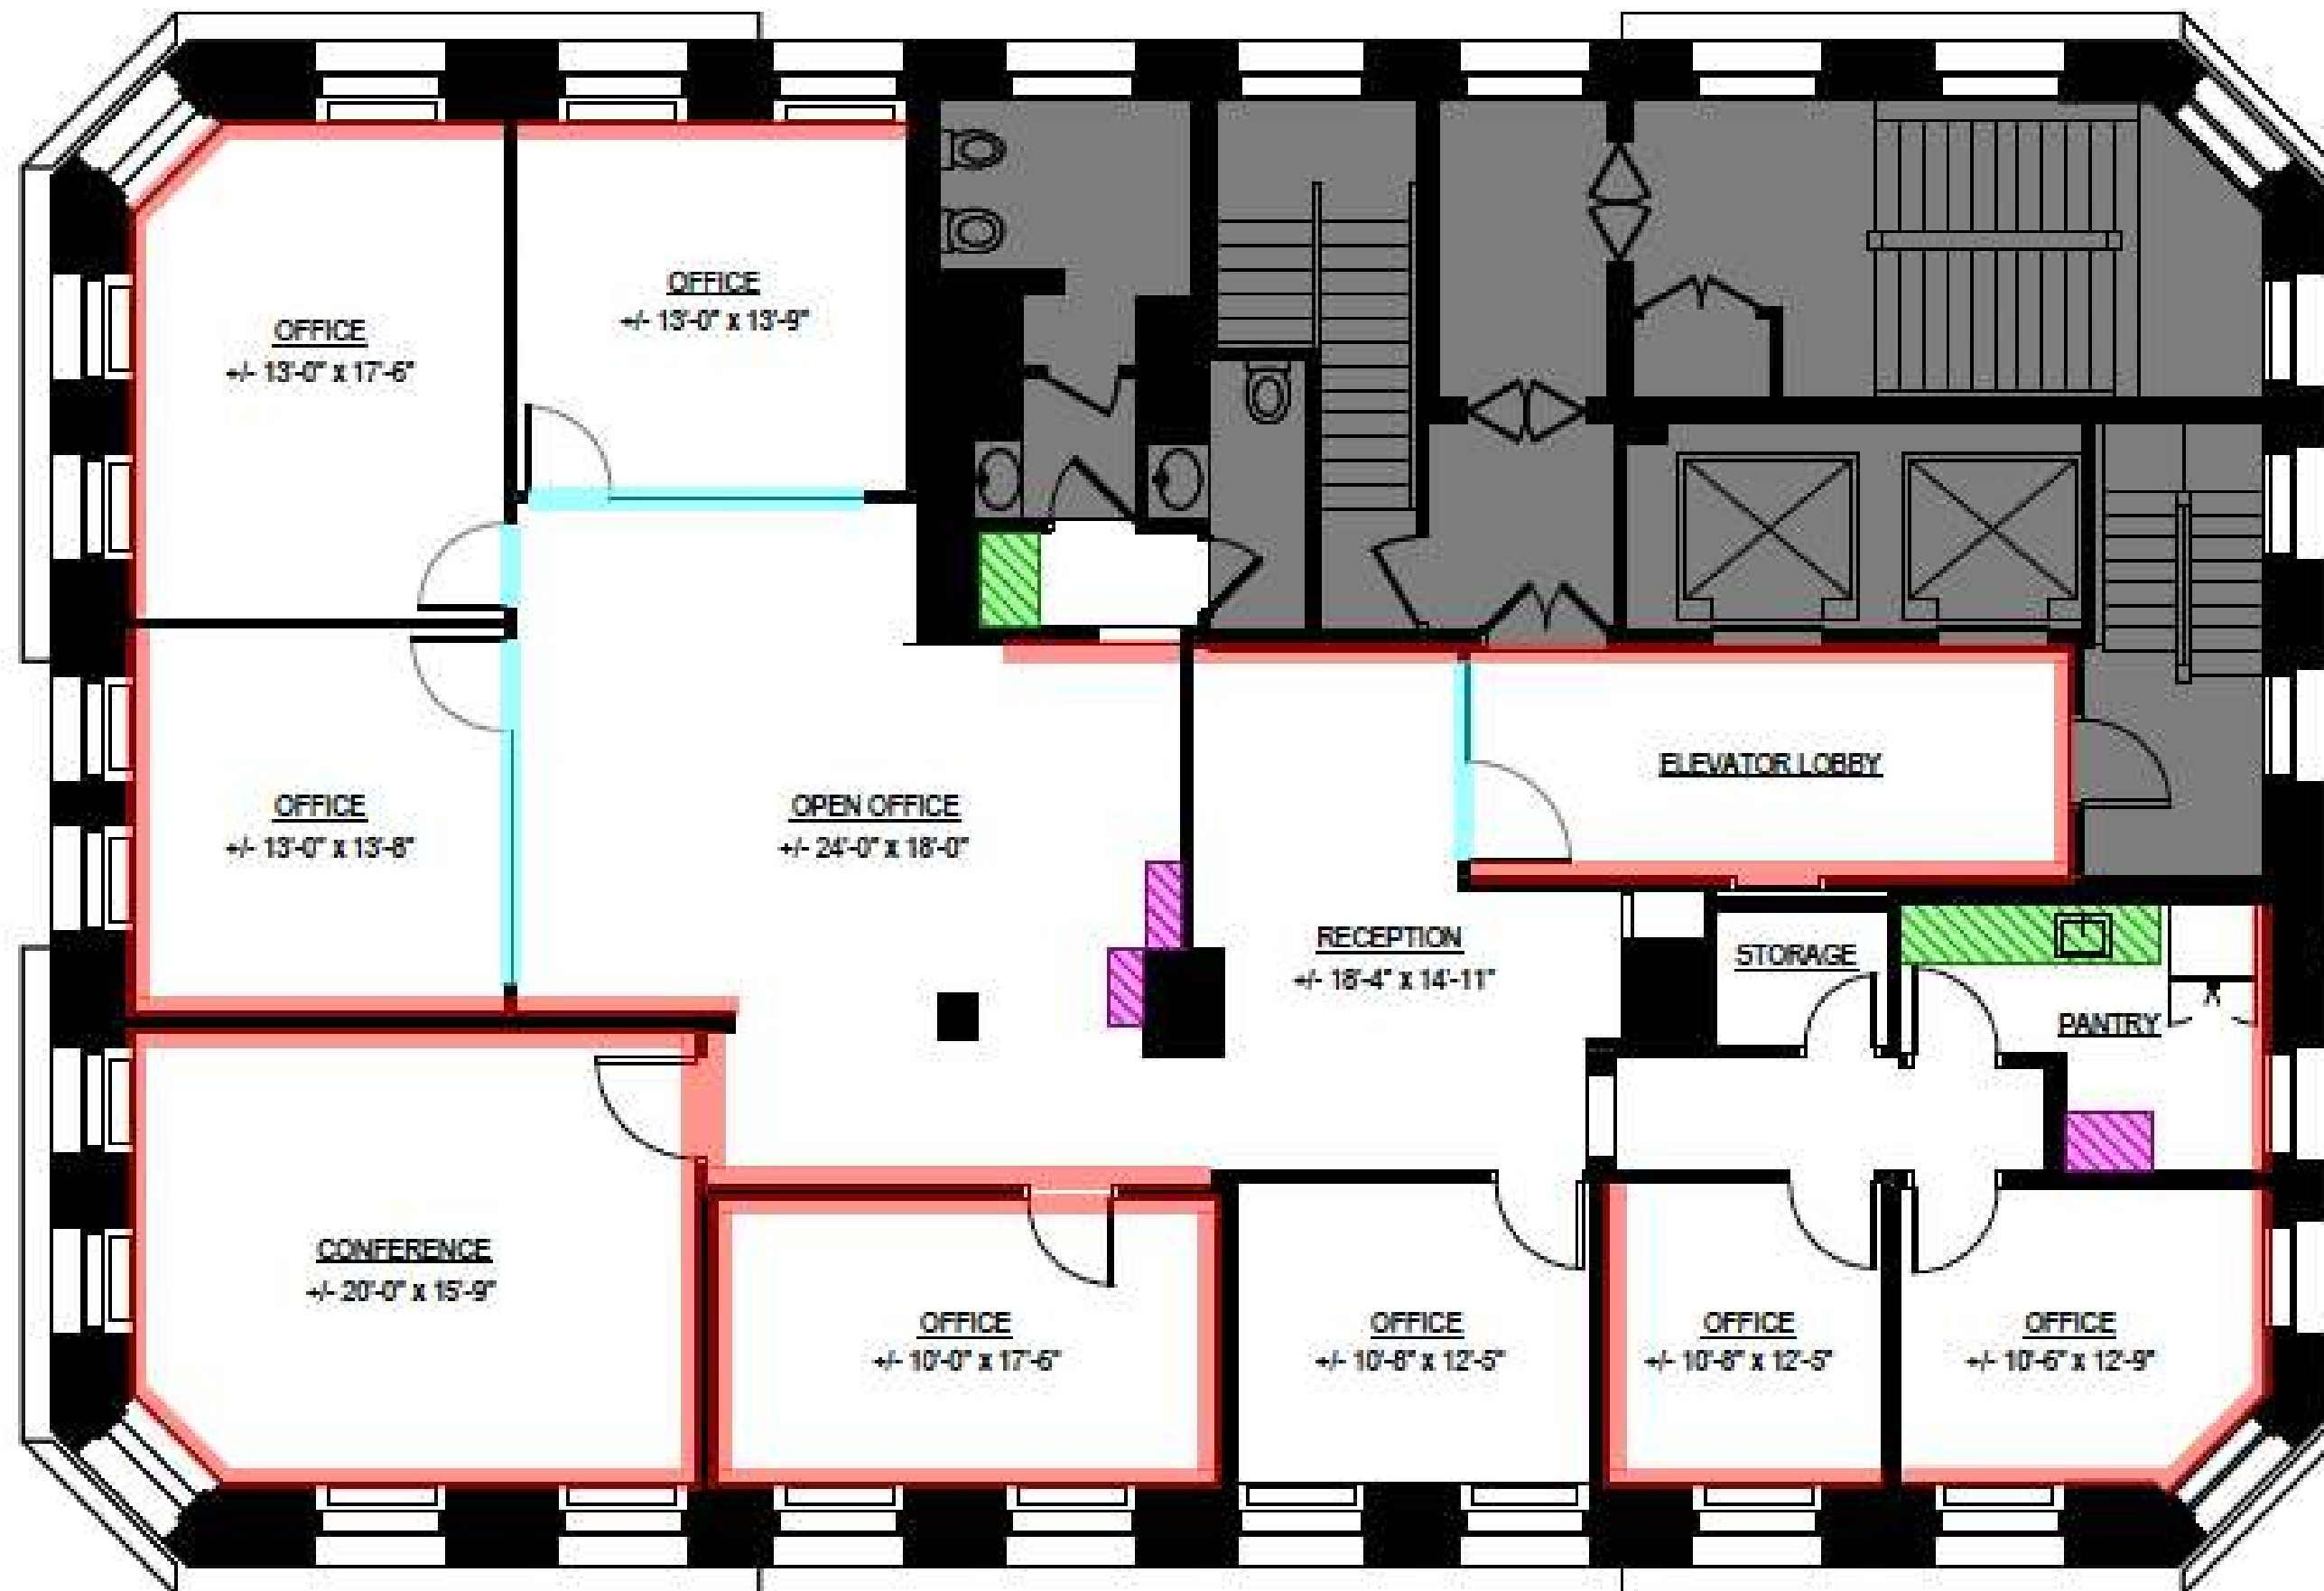

33 N LaSalle

SUITE 3800 3,186 SF

MADISON ROSE
20 North Wacker Drive
Suite 1150
Chicago, IL 60606

MATT PISTORIO
President & Founder
847 924 3952
Matt@mad-rose.com

JACK KENNEDY
Leasing Associate
216 317 2576
Jack@mad-rose.com

The John Buck Company