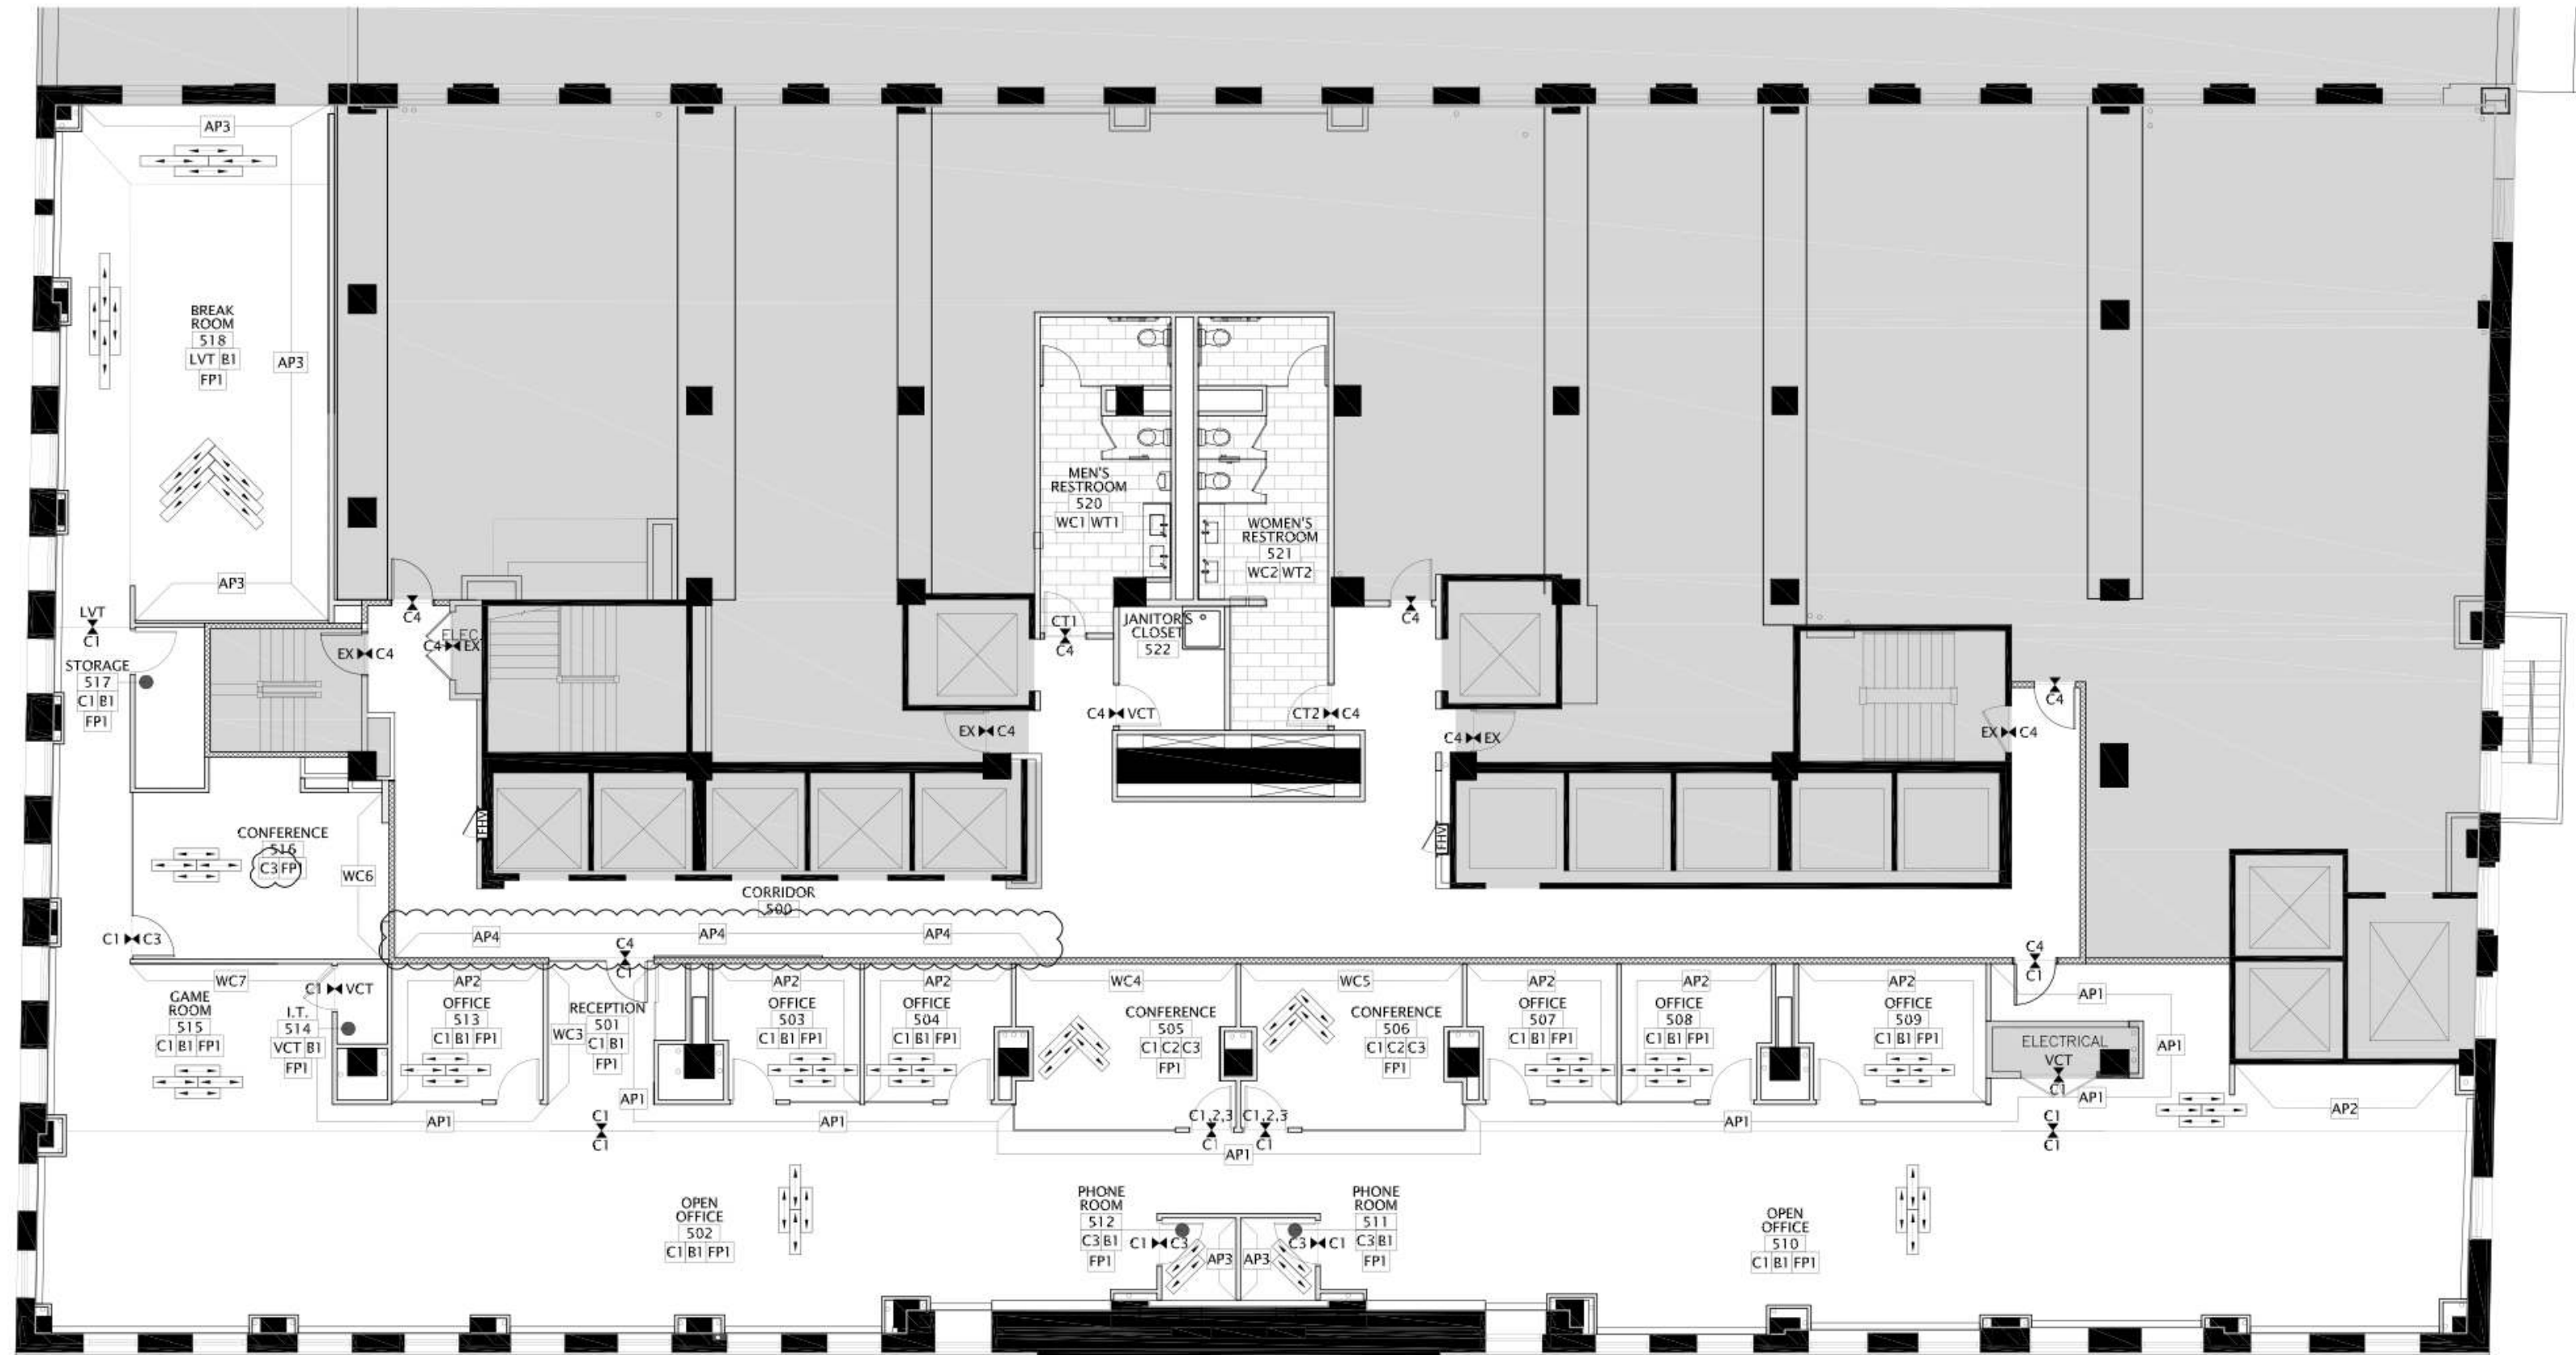

33 N LaSalle

SUITE 500 7,173 SF

MADISON ROSE
20 North Wacker Drive
Suite 1150
Chicago, IL 60606

MATT PISTORIO
President & Founder
847 924 3952
Matt@mad-rose.com

JACK KENNEDY
Leasing Associate
216 317 2576
Jack@mad-rose.com

The John Buck Company