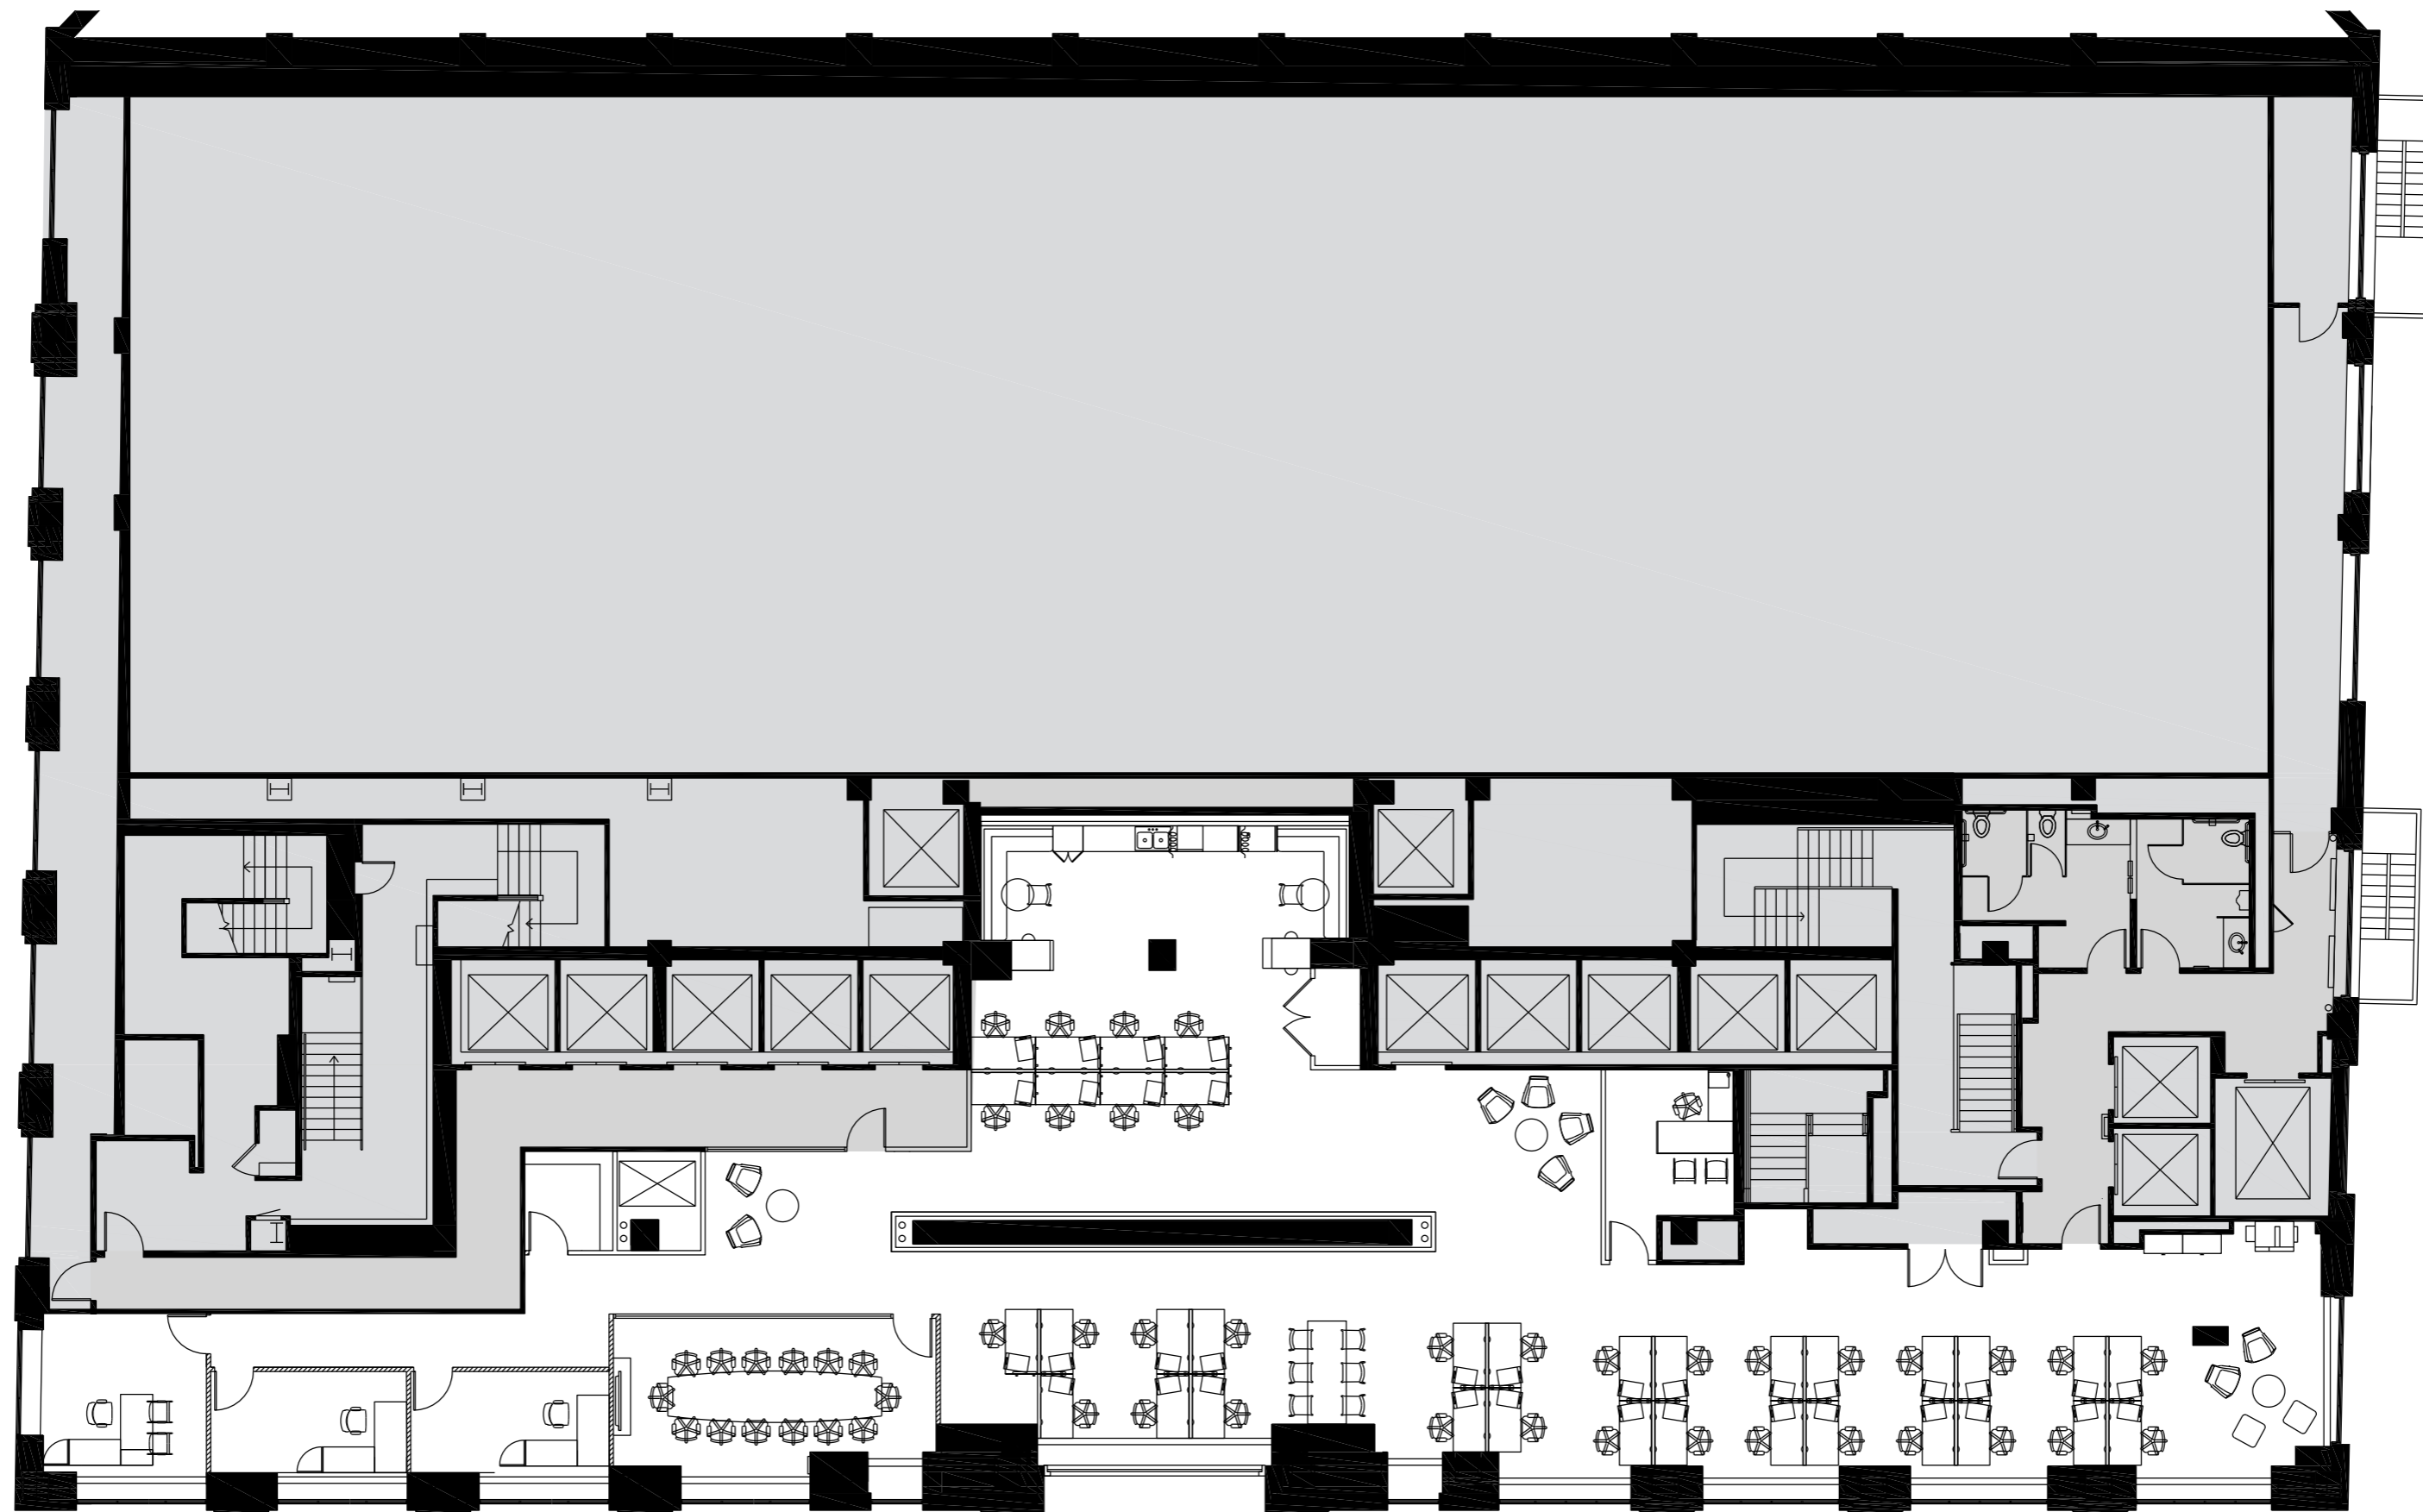

33 N LaSalle

SUITE 400 7,117 SF

MADISON
ROSE

MADISON ROSE
20 North Wacker Drive
Suite 1150
Chicago, IL 60606

MATT PISTORIO
President & Founder
847 924 3952
matt@mad-rose.com

JACK KENNEDY
Leasing Associate
216 317 2576
jack@mad-rose.com