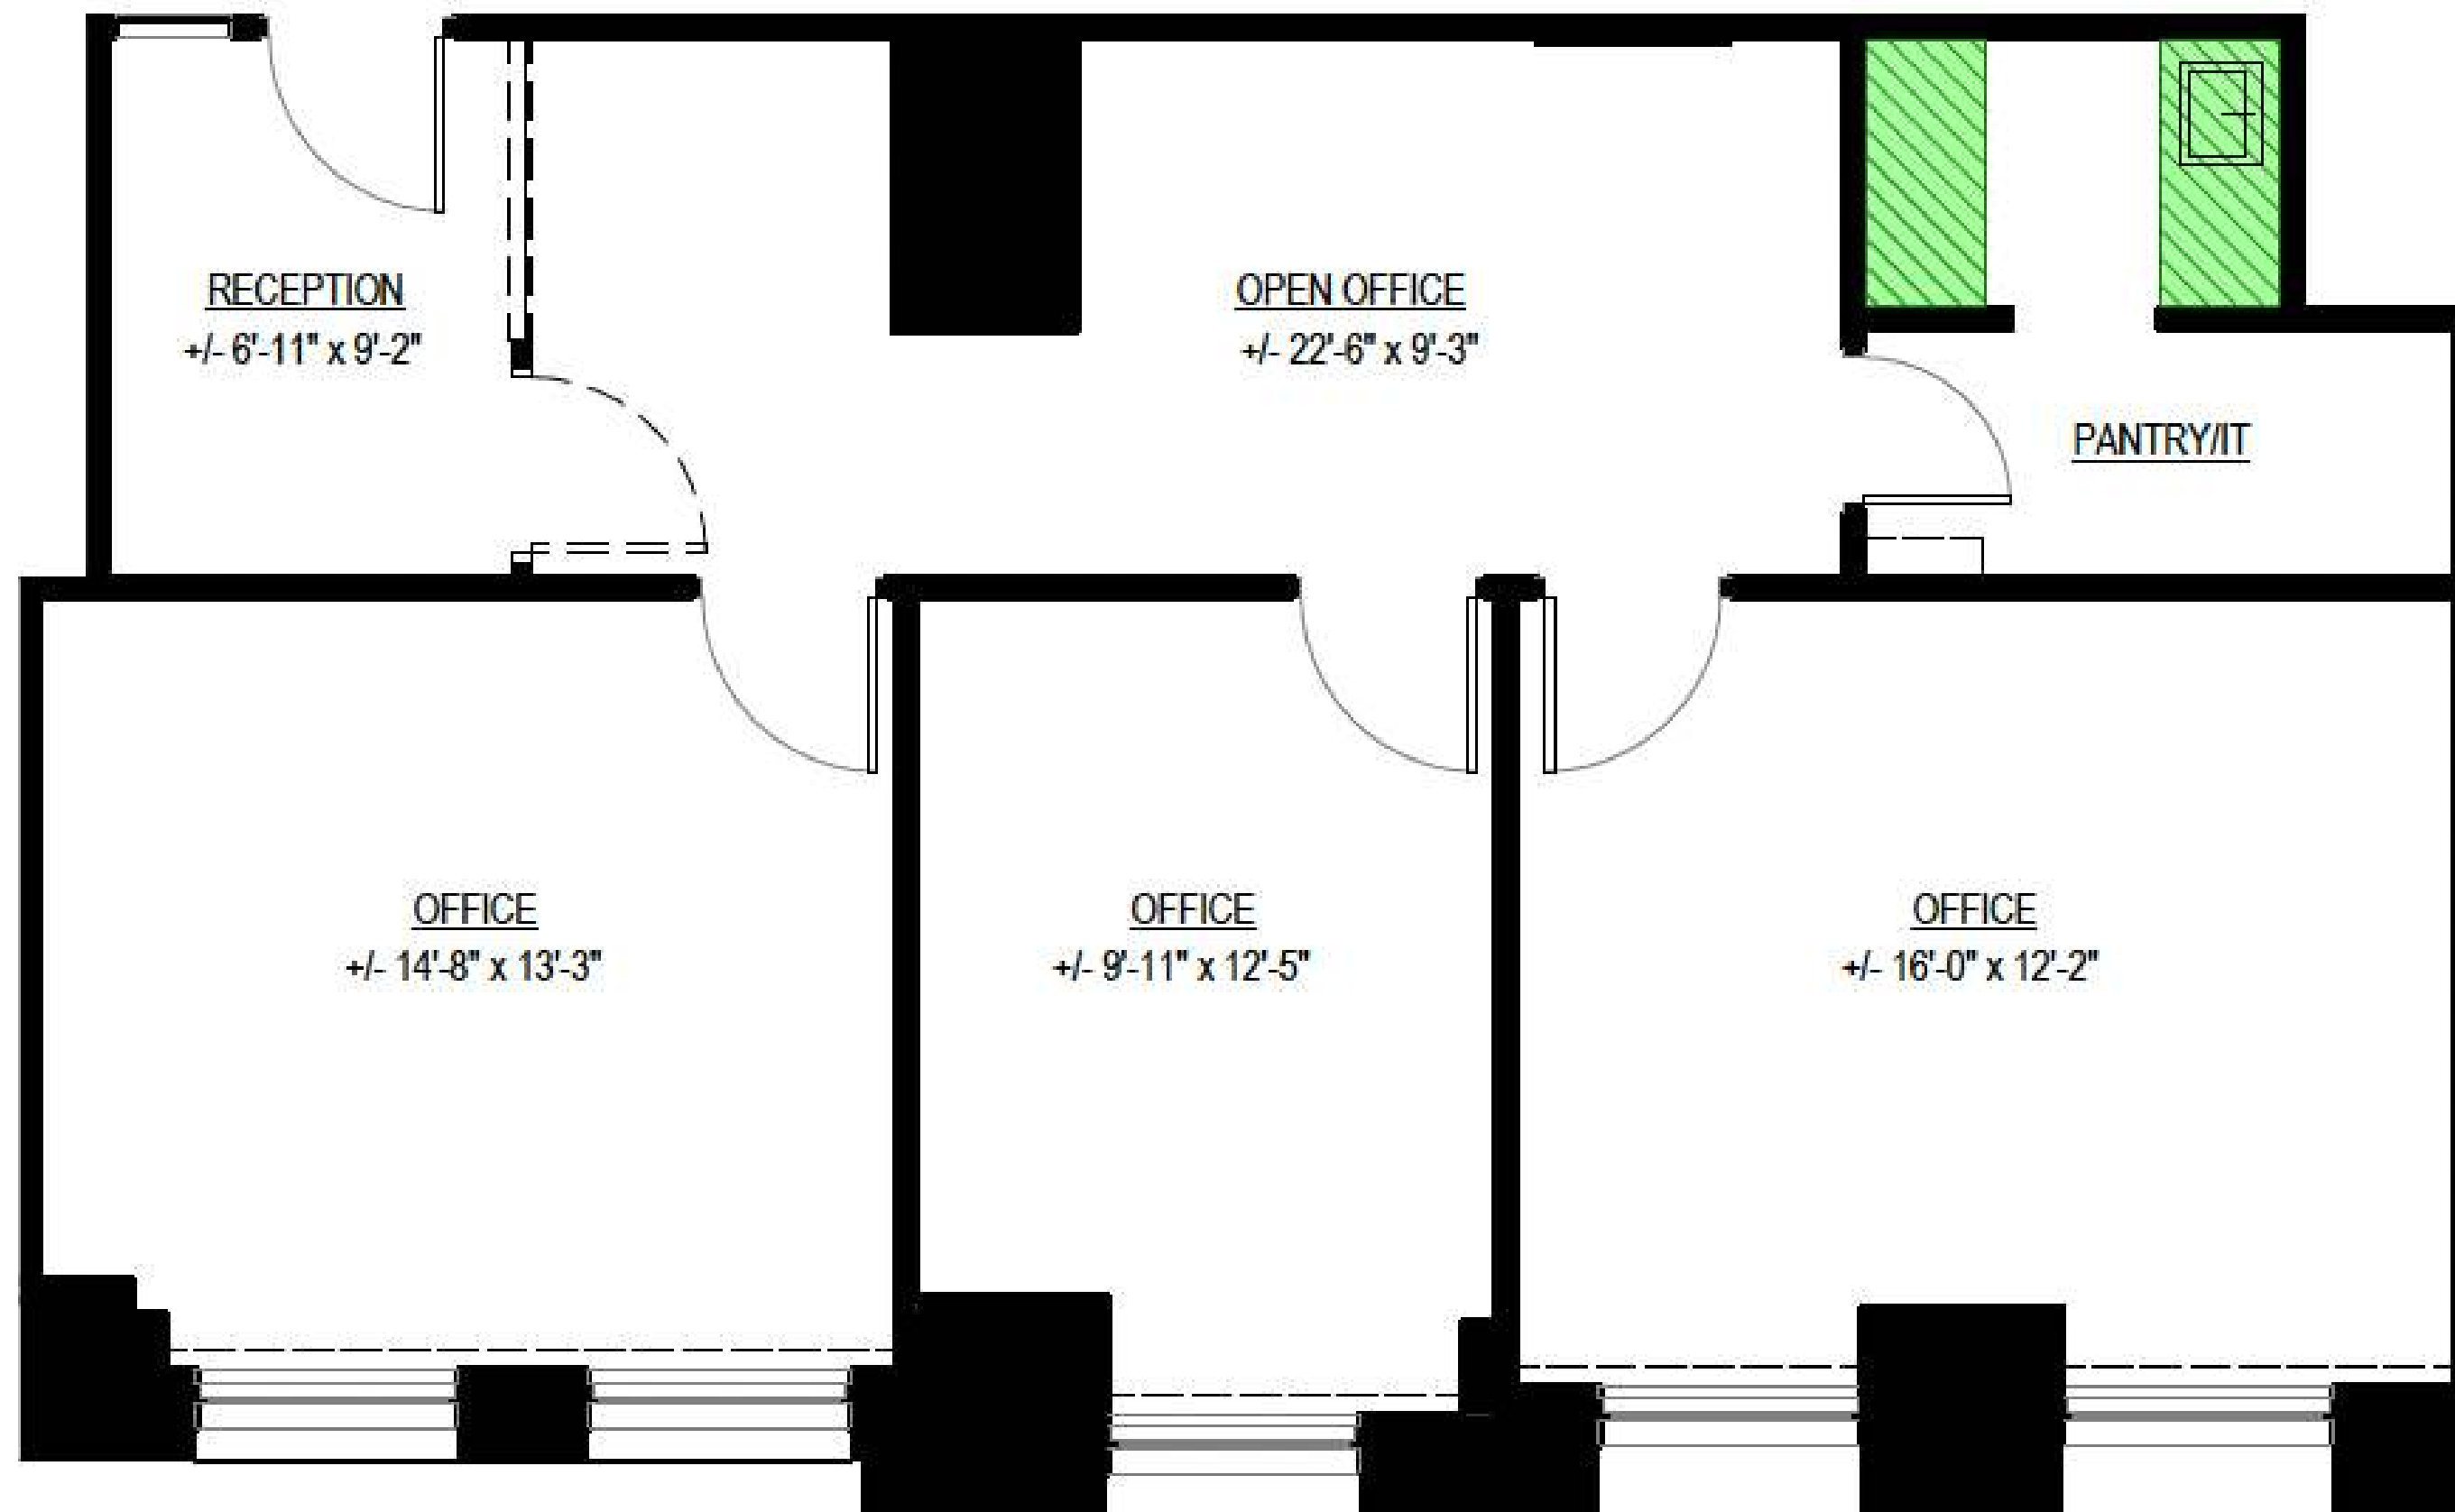

33 N LaSalle

SUITE 2125 1,260 SF

MADISON ROSE
20 North Wacker Drive
Suite 1150
Chicago, IL 60606

MATT PISTORIO
President & Founder
847 924 3952
Matt@mad-rose.com

JACK KENNEDY
Leasing Associate
216 317 2576
Jack@mad-rose.com

The John Buck Company