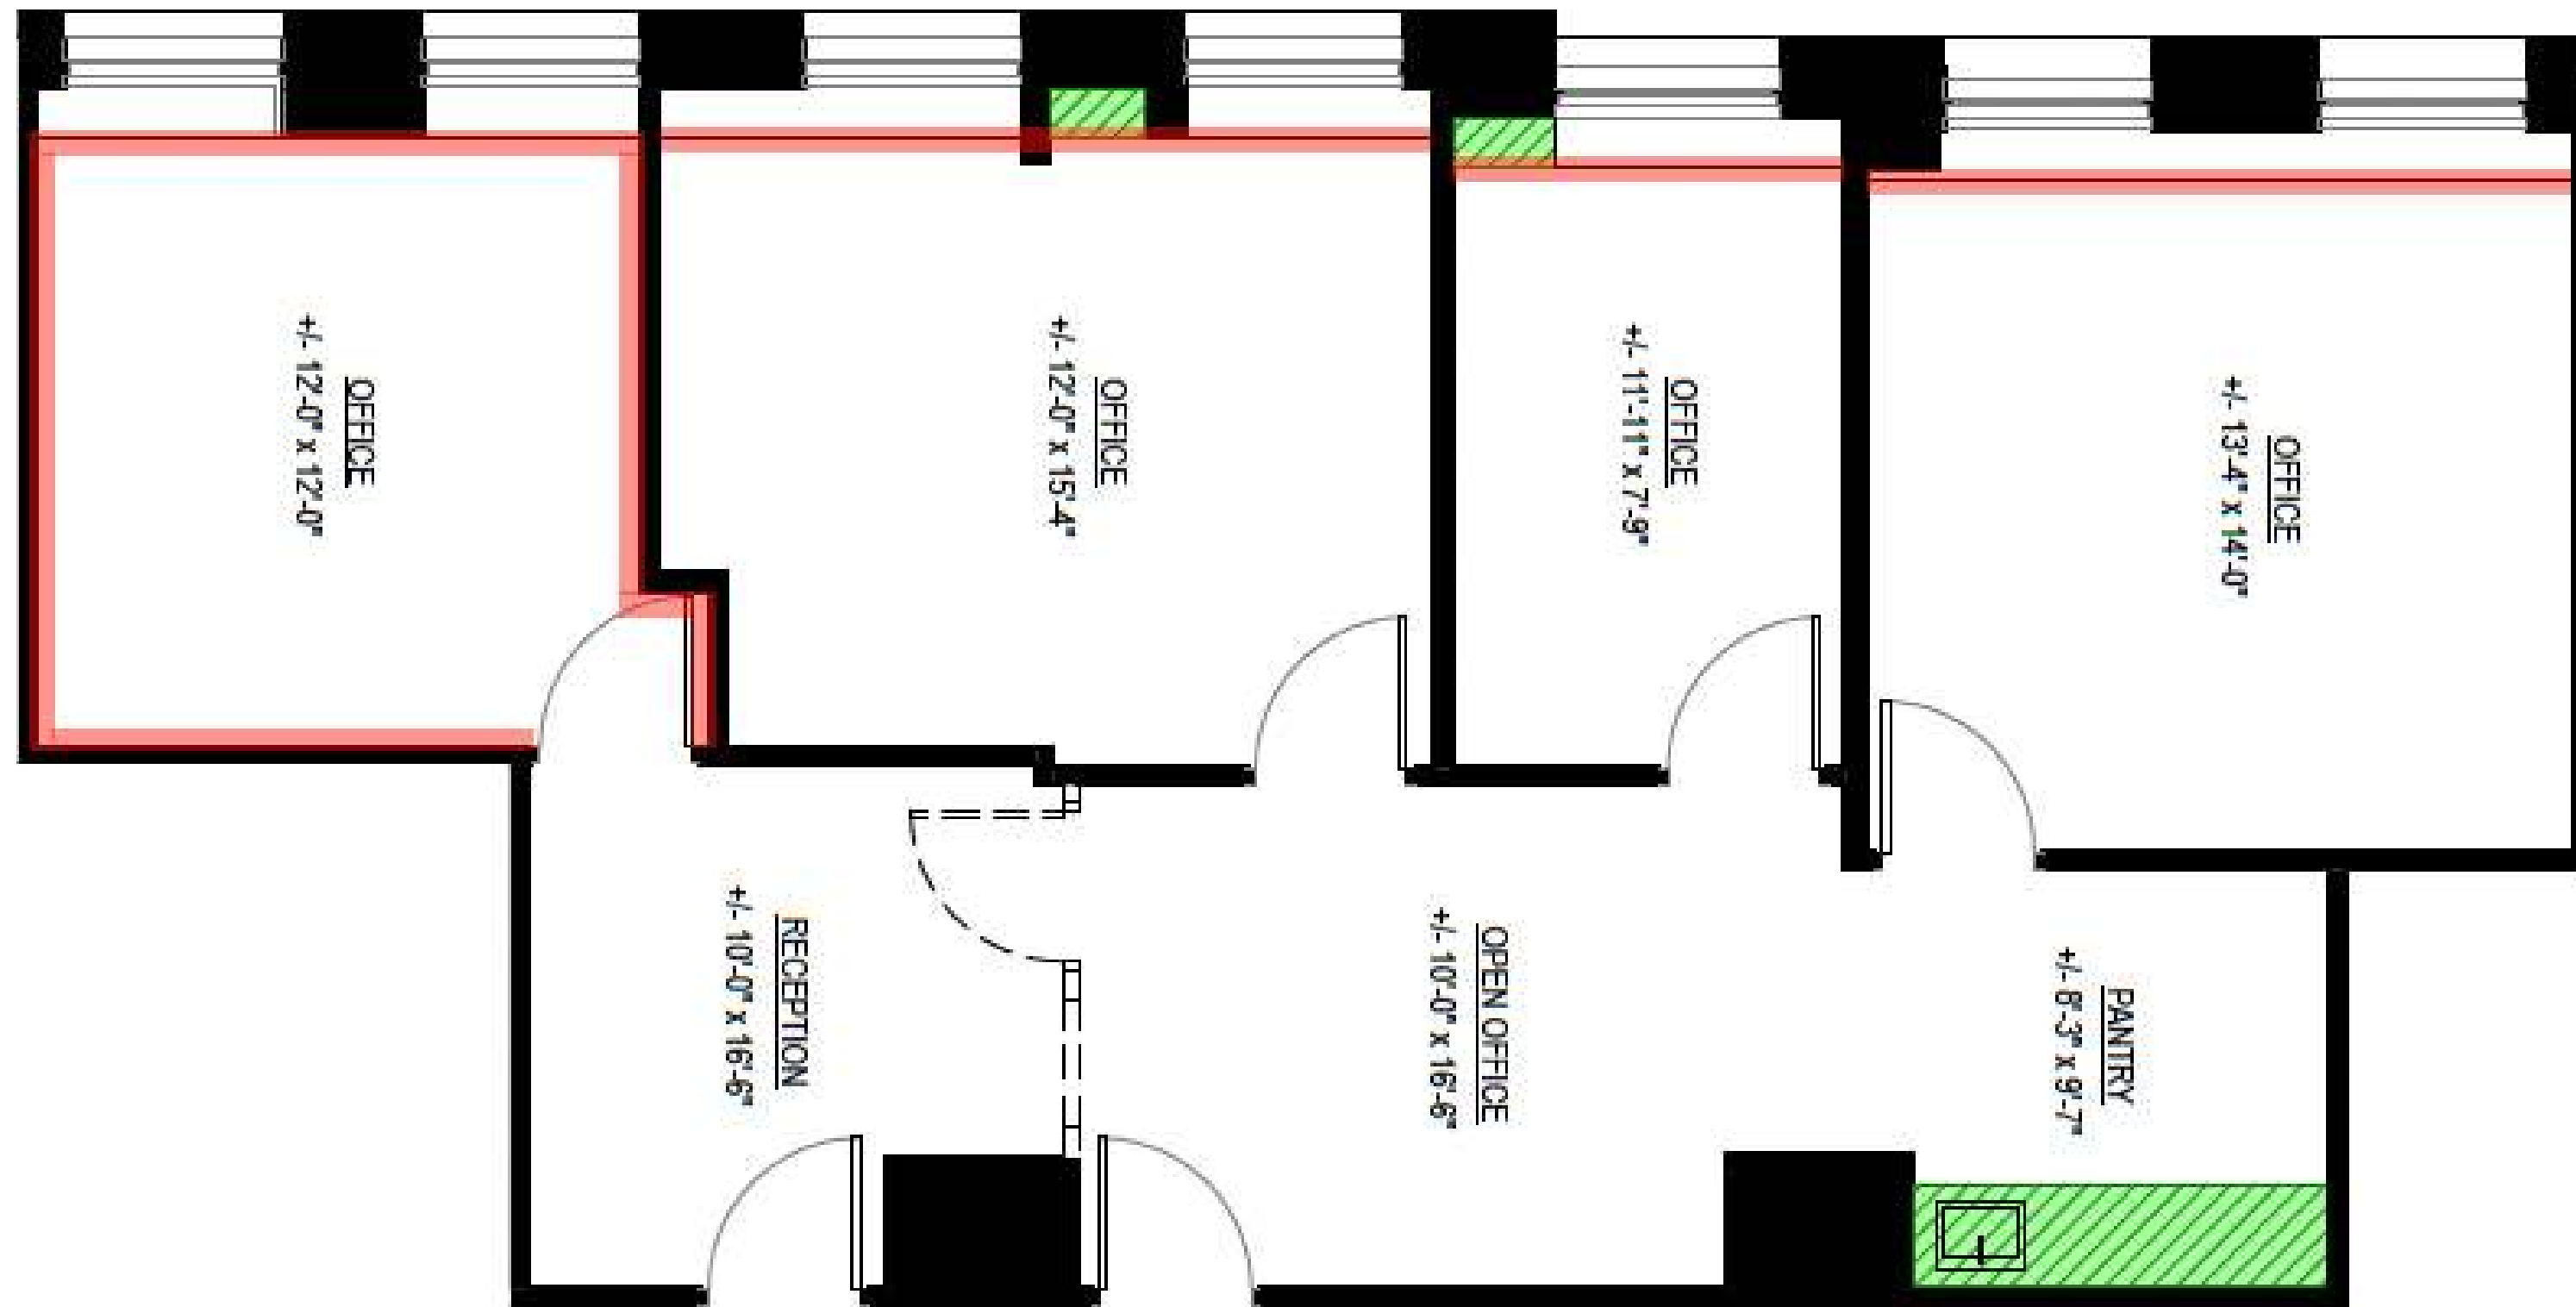

33 N LaSalle

SUITE 2100 1,322 SF

MADISON ROSE
20 North Wacker Drive
Suite 1150
Chicago, IL 60606

MATT PISTORIO
President & Founder
847 924 3952
Matt@mad-rose.com

JACK KENNEDY
Leasing Associate
216 317 2576
Jack@mad-rose.com

The John Buck Company