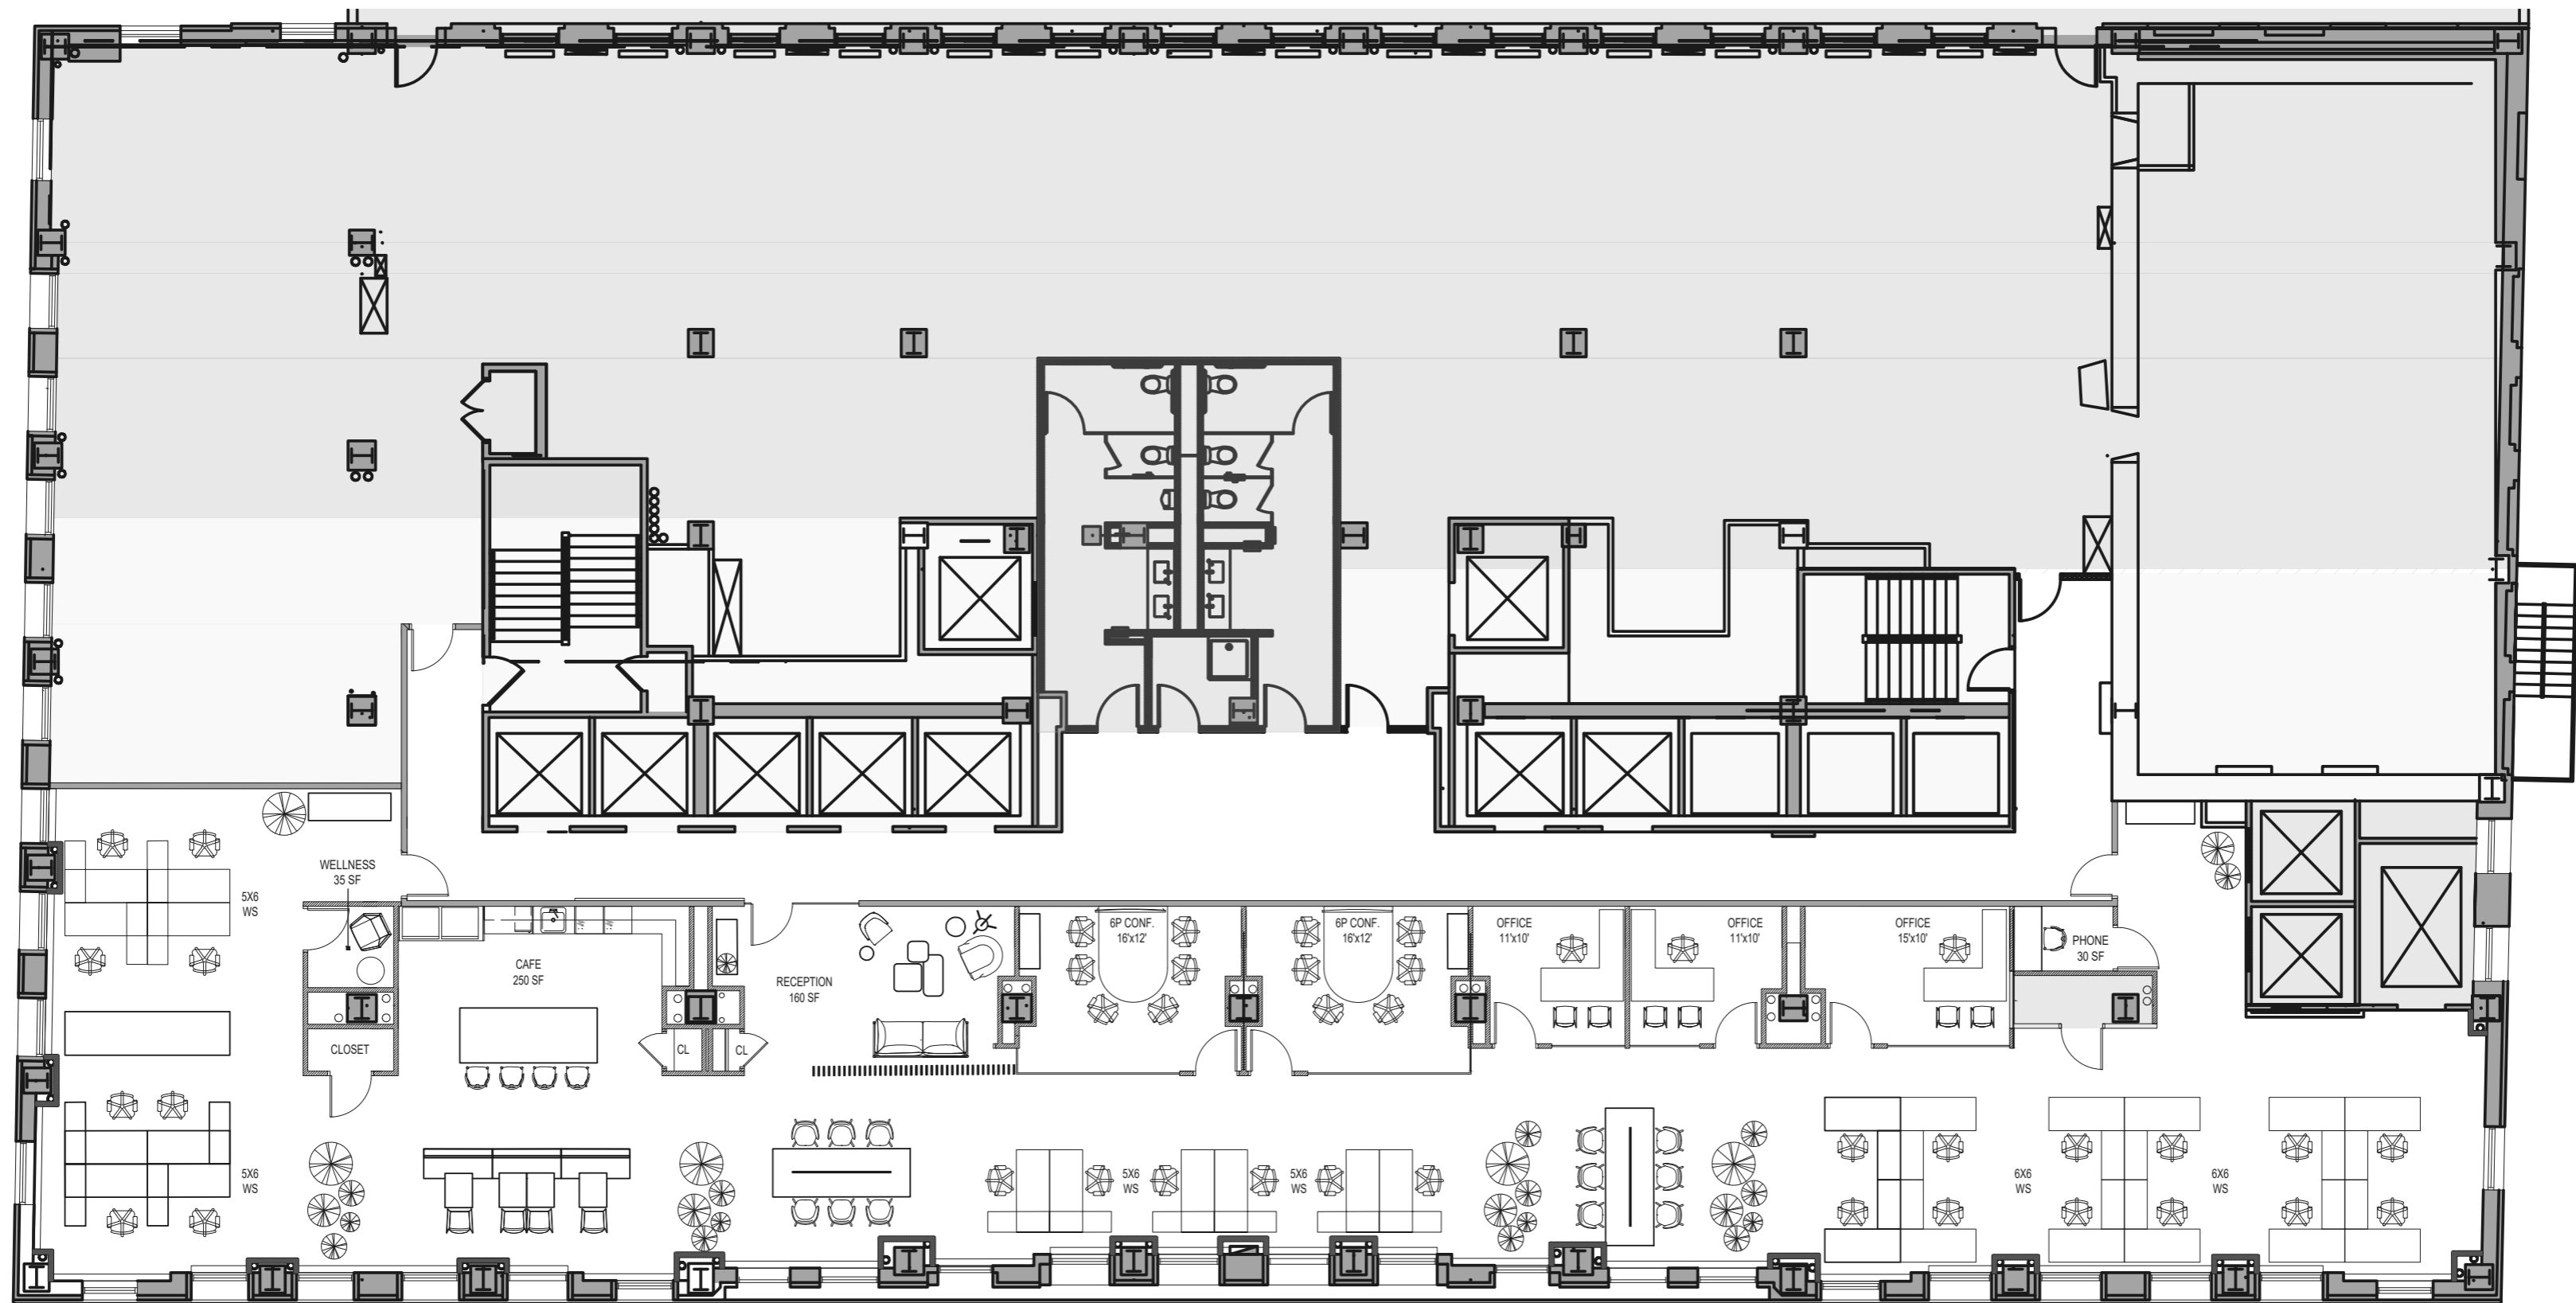

33 N LaSalle

SUITE 650 5,447 SF

MADISON
ROSE

MADISON ROSE
20 North Wacker Drive
Suite 1150
Chicago, IL 60606

MATT PISTORIO
President & Founder
847 924 3952
matt@mad-rose.com

JACK KENNEDY
Leasing Associate
216 317 2576
jack@mad-rose.com

The John Buck Company