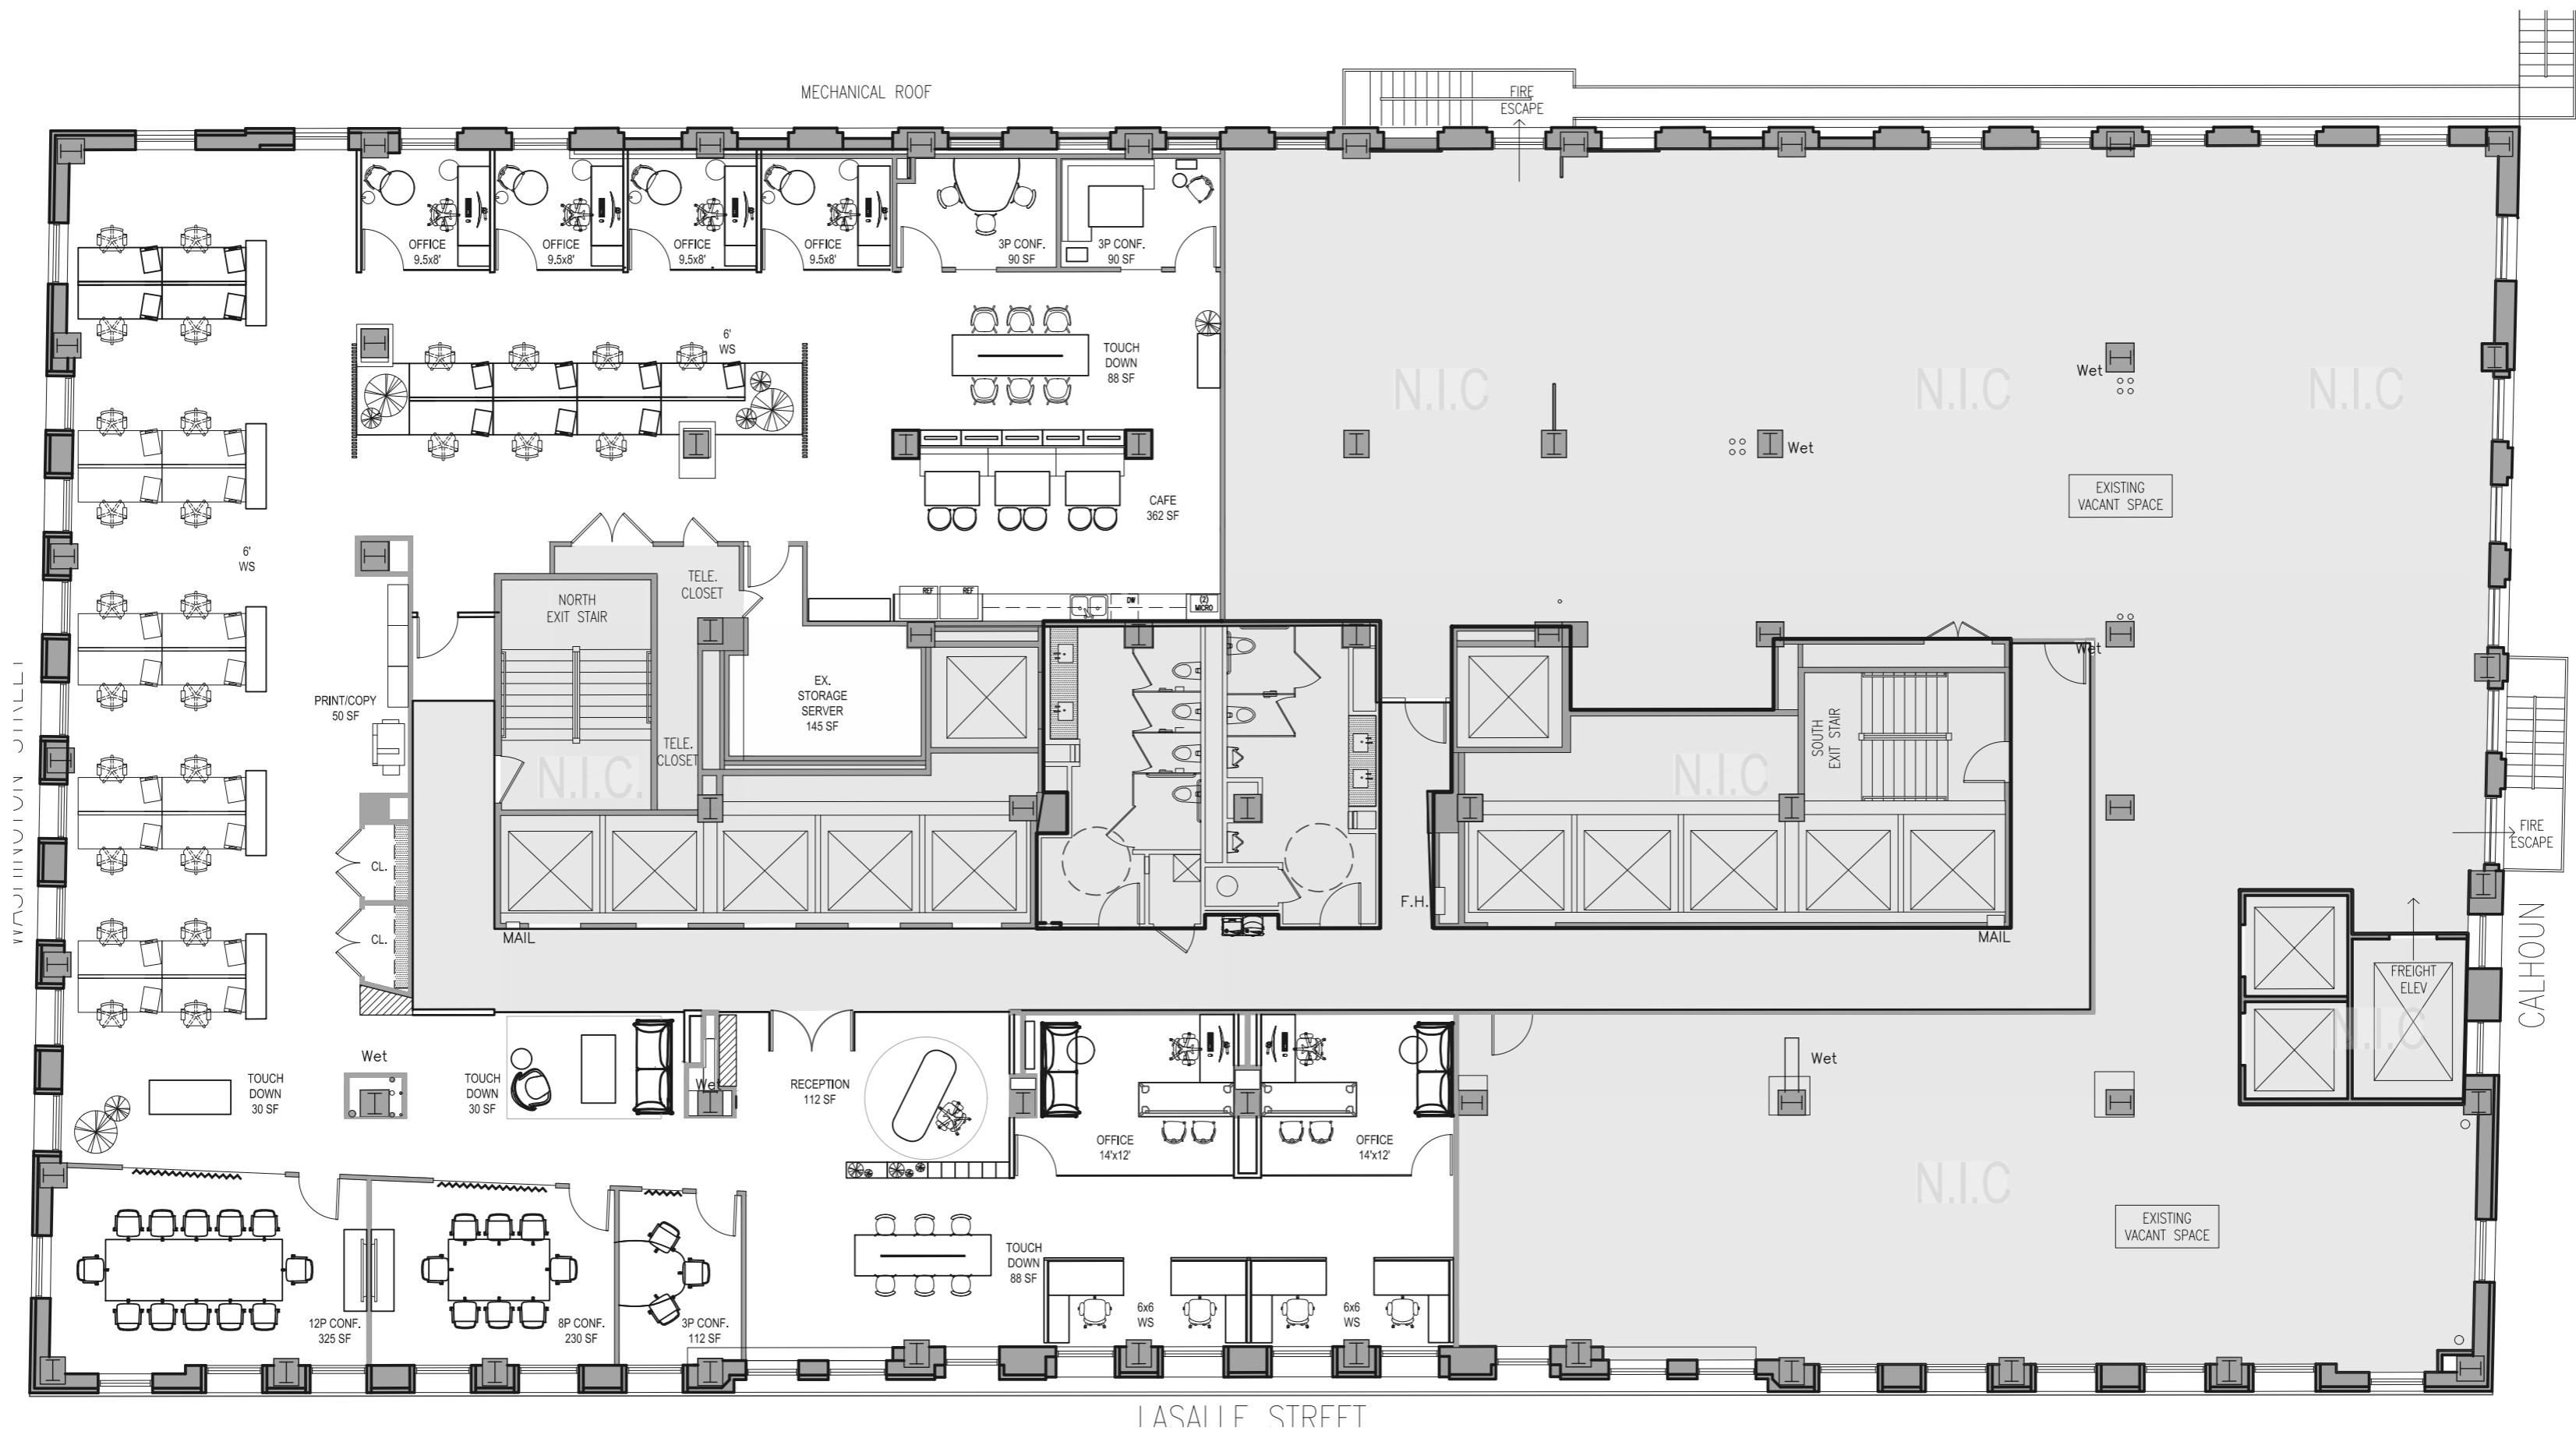

33 N LaSalle

SUITE 700 8,044 SF

MADISON
ROSE

MADISON ROSE
20 North Wacker Drive
Suite 1150
Chicago, IL 60606

MATT PISTORIO
President & Founder
847 924 3952
matt@mad-rose.com

JACK KENNEDY
Leasing Associate
216 317 2576
jack@mad-rose.com

The John Buck Company