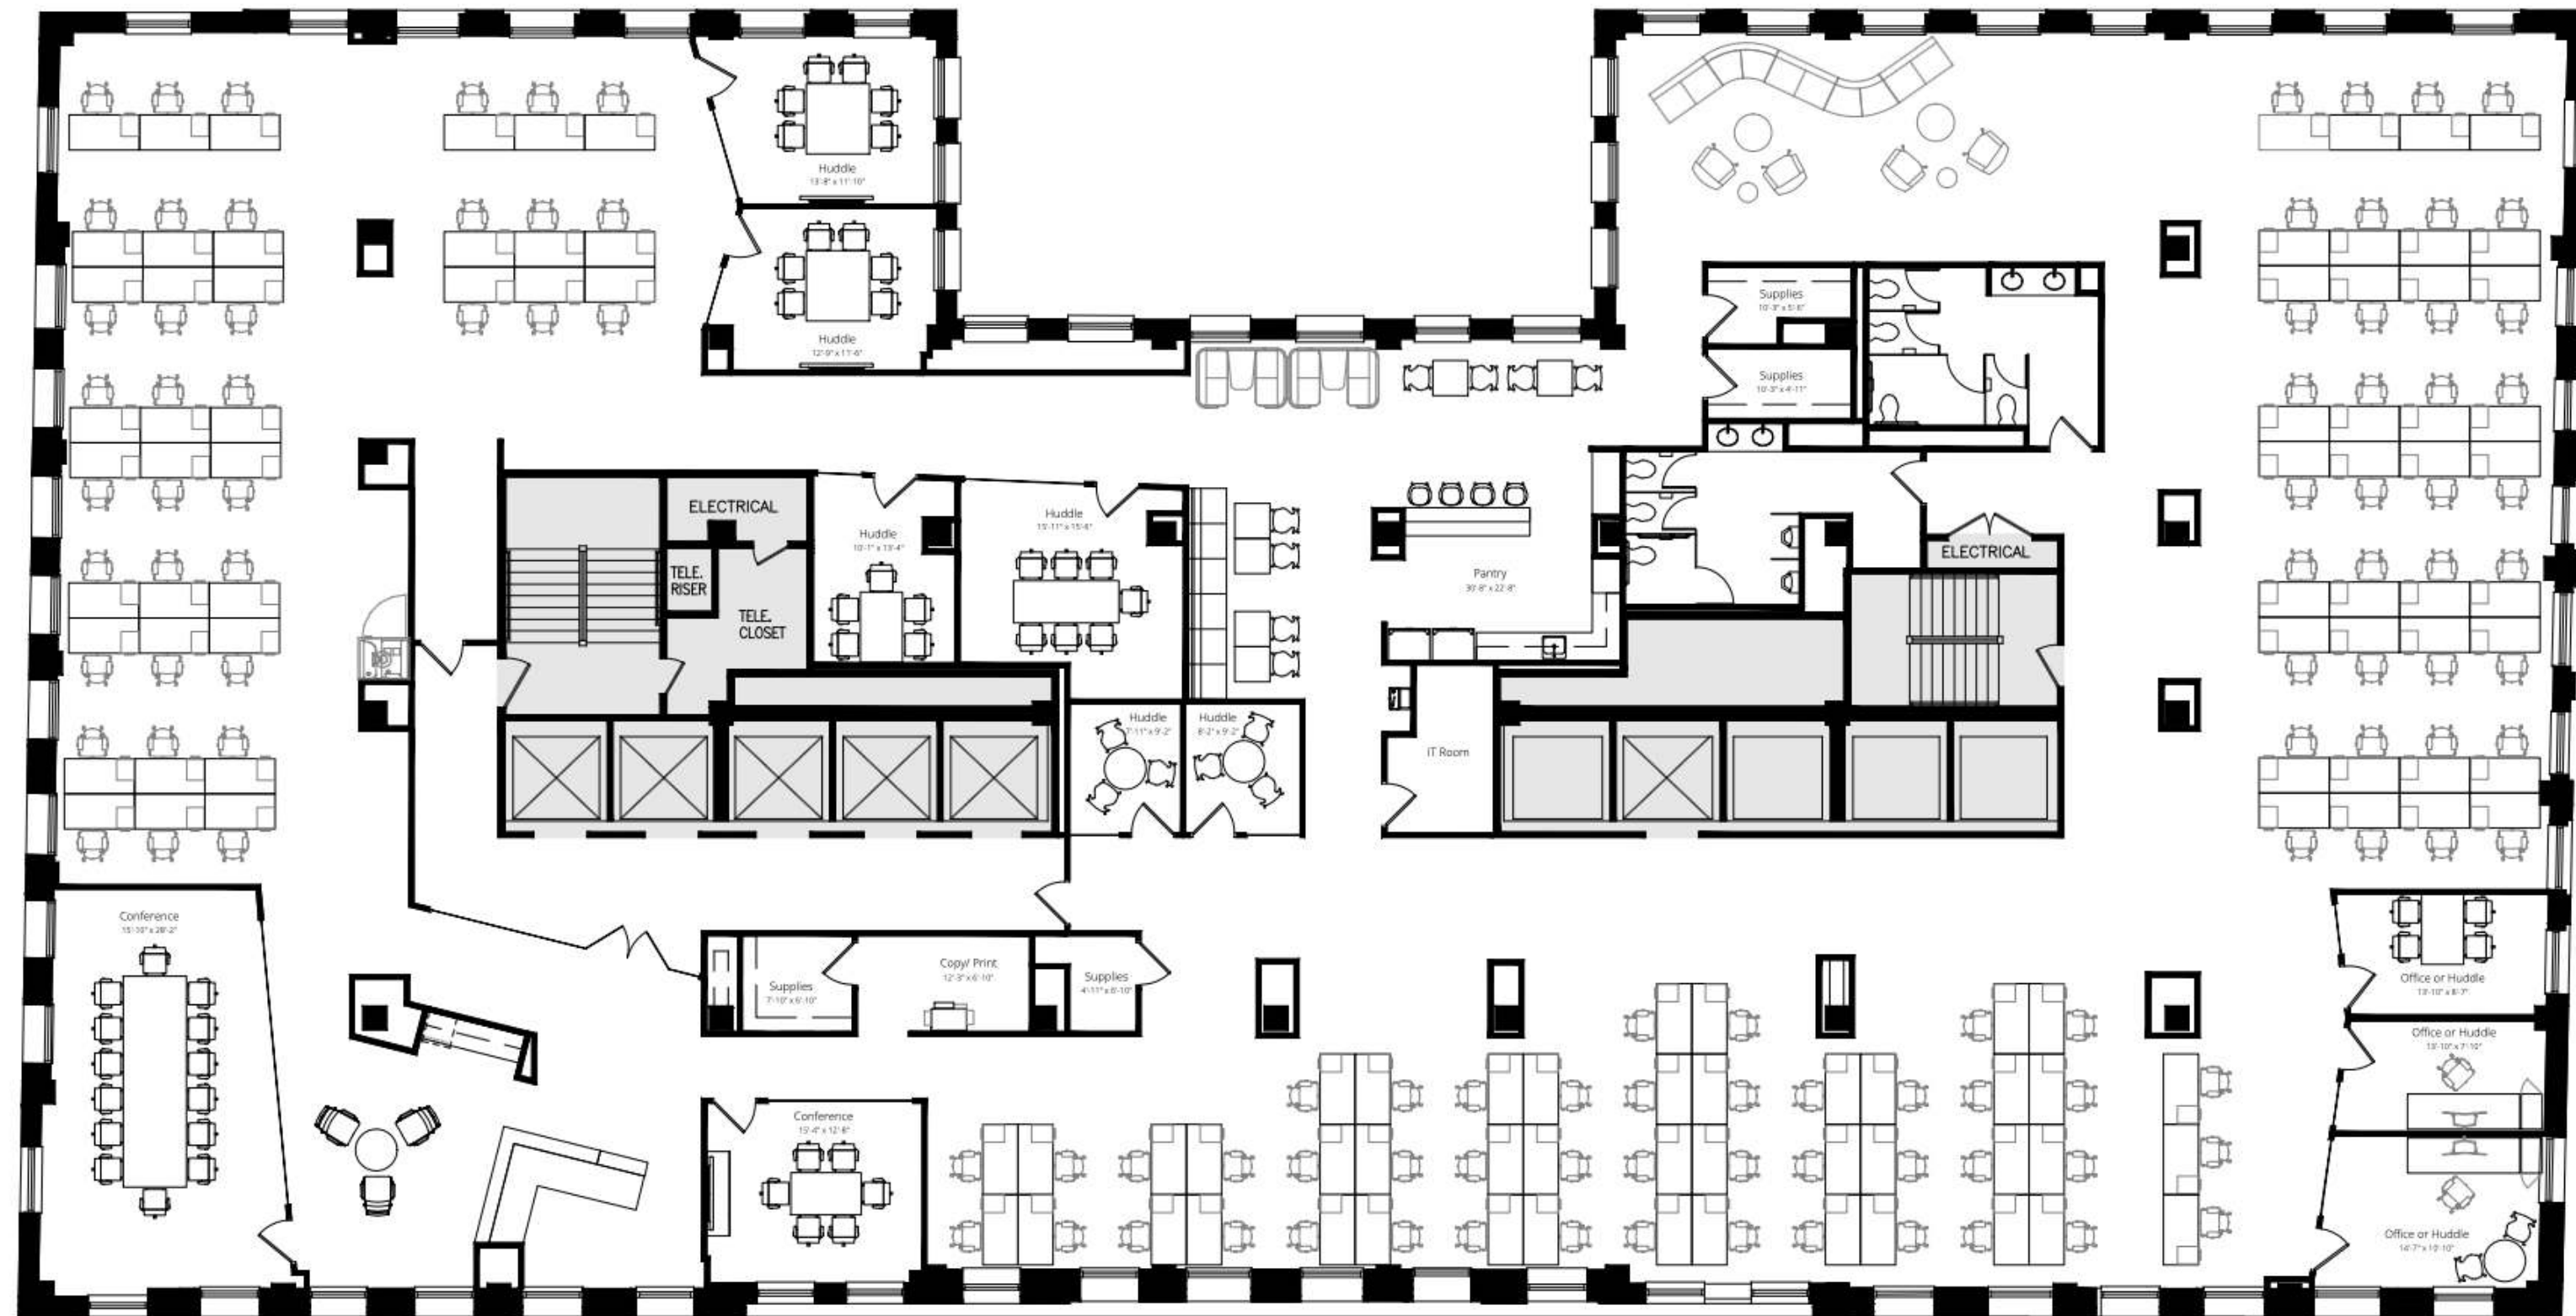

33 N LaSalle

SUITE 1500 14,770 SF

MADISON ROSE
20 North Wacker Drive
Suite 1150
Chicago, IL 60606

MATT PISTORIO
President & Founder
847 924 3952
Matt@mad-rose.com

JACK KENNEDY
Leasing Associate
216 317 2576
Jack@mad-rose.com

The John Buck Company