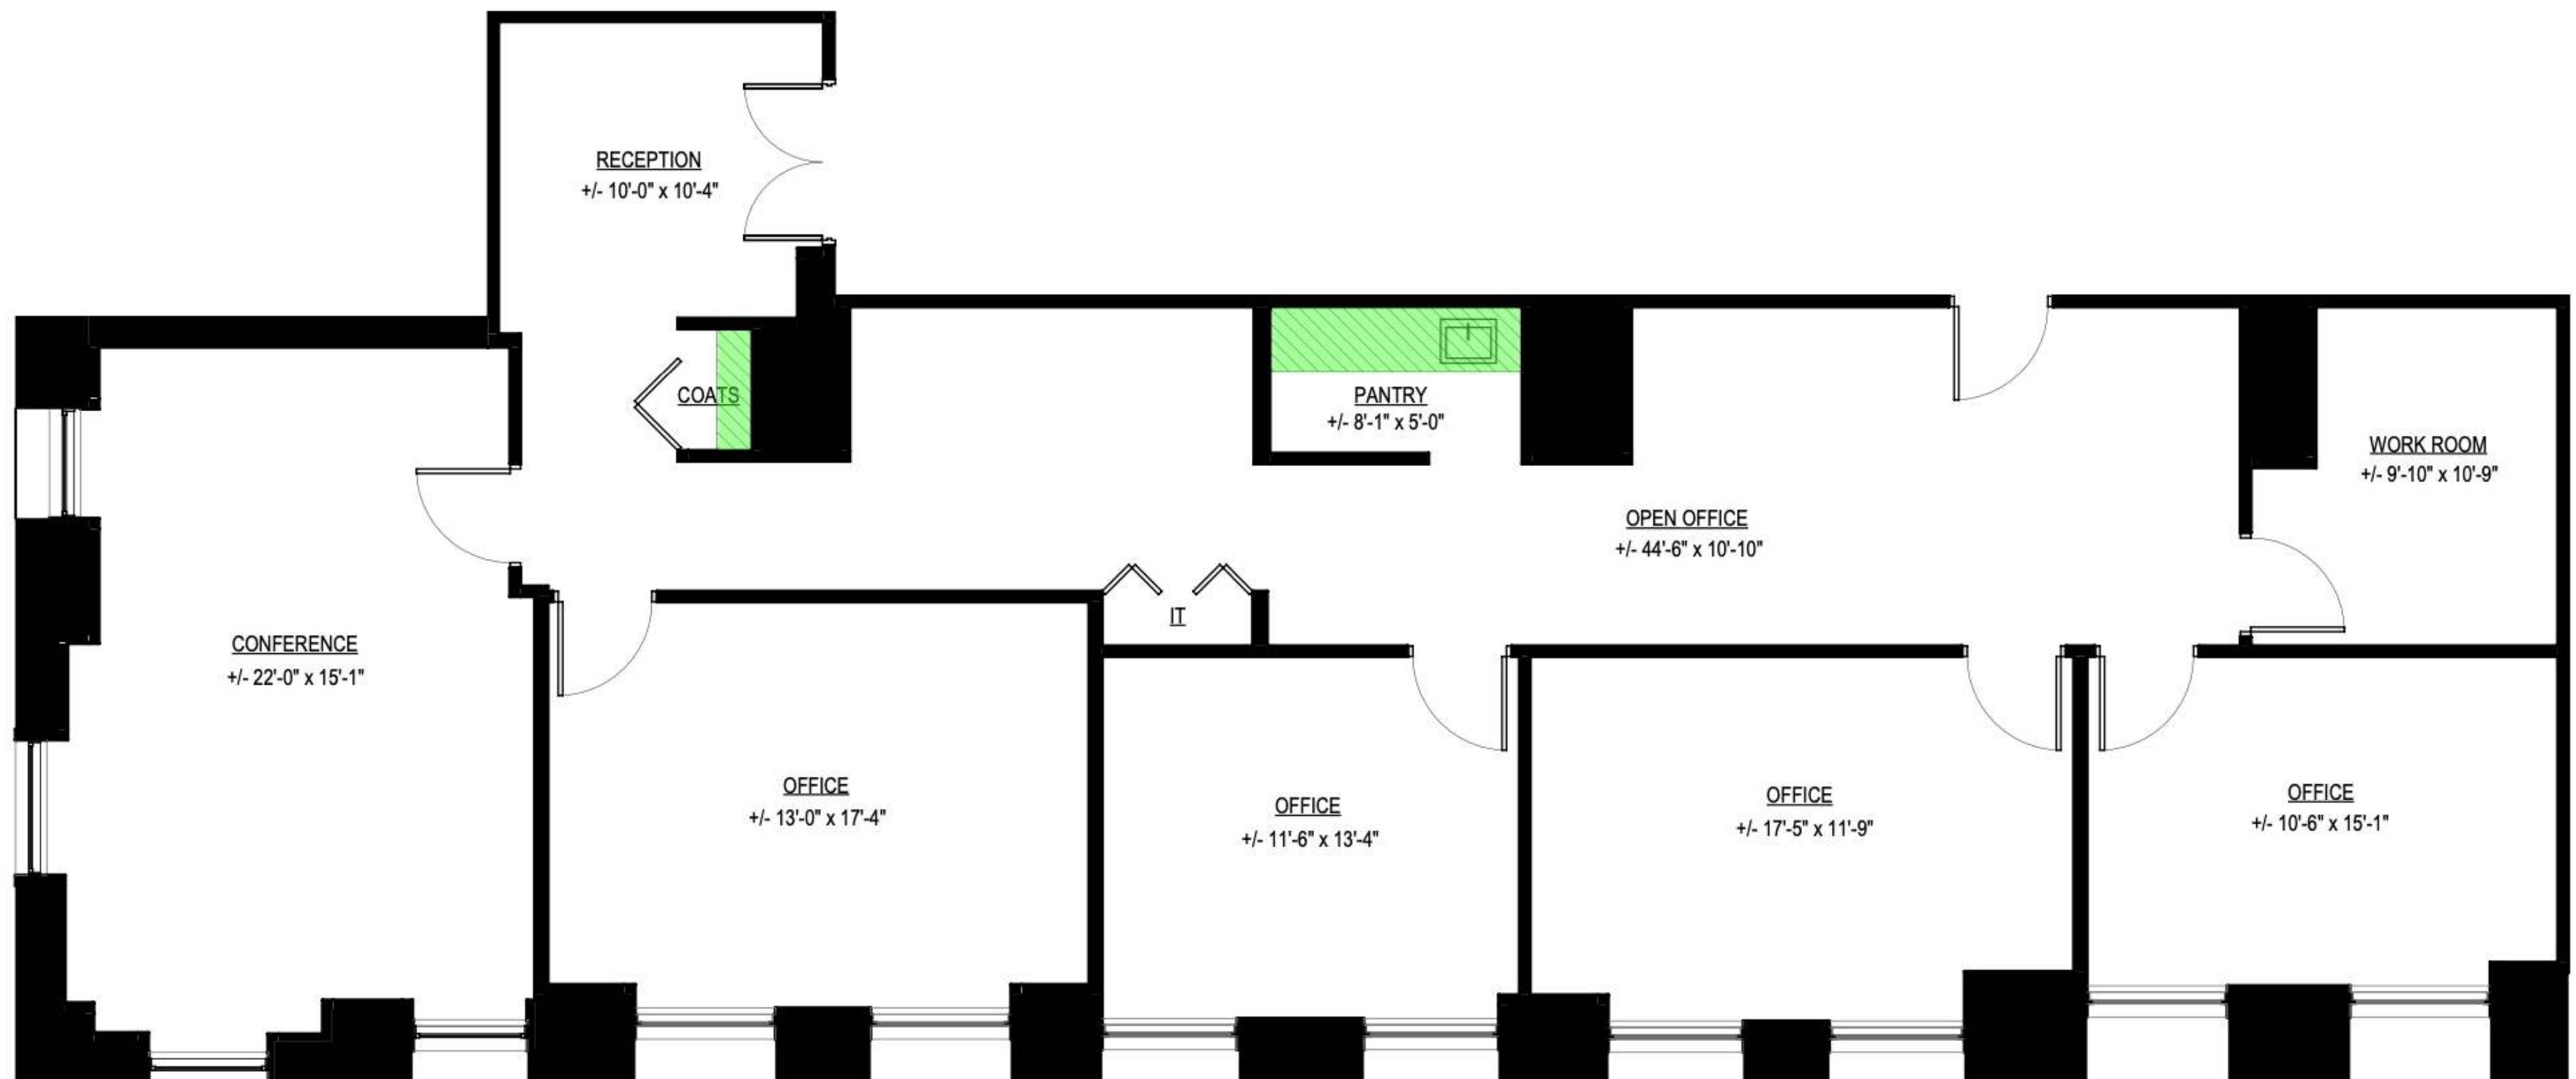

33 N LaSalle

SUITE 2110 2,585 SF

MADISON ROSE
20 North Wacker Drive
Suite 1150
Chicago, IL 60606

MATT PISTORIO
President & Founder
847 924 3952
Matt@mad-rose.com

JACK KENNEDY
Leasing Associate
216 317 2576
Jack@mad-rose.com

The John Buck Company