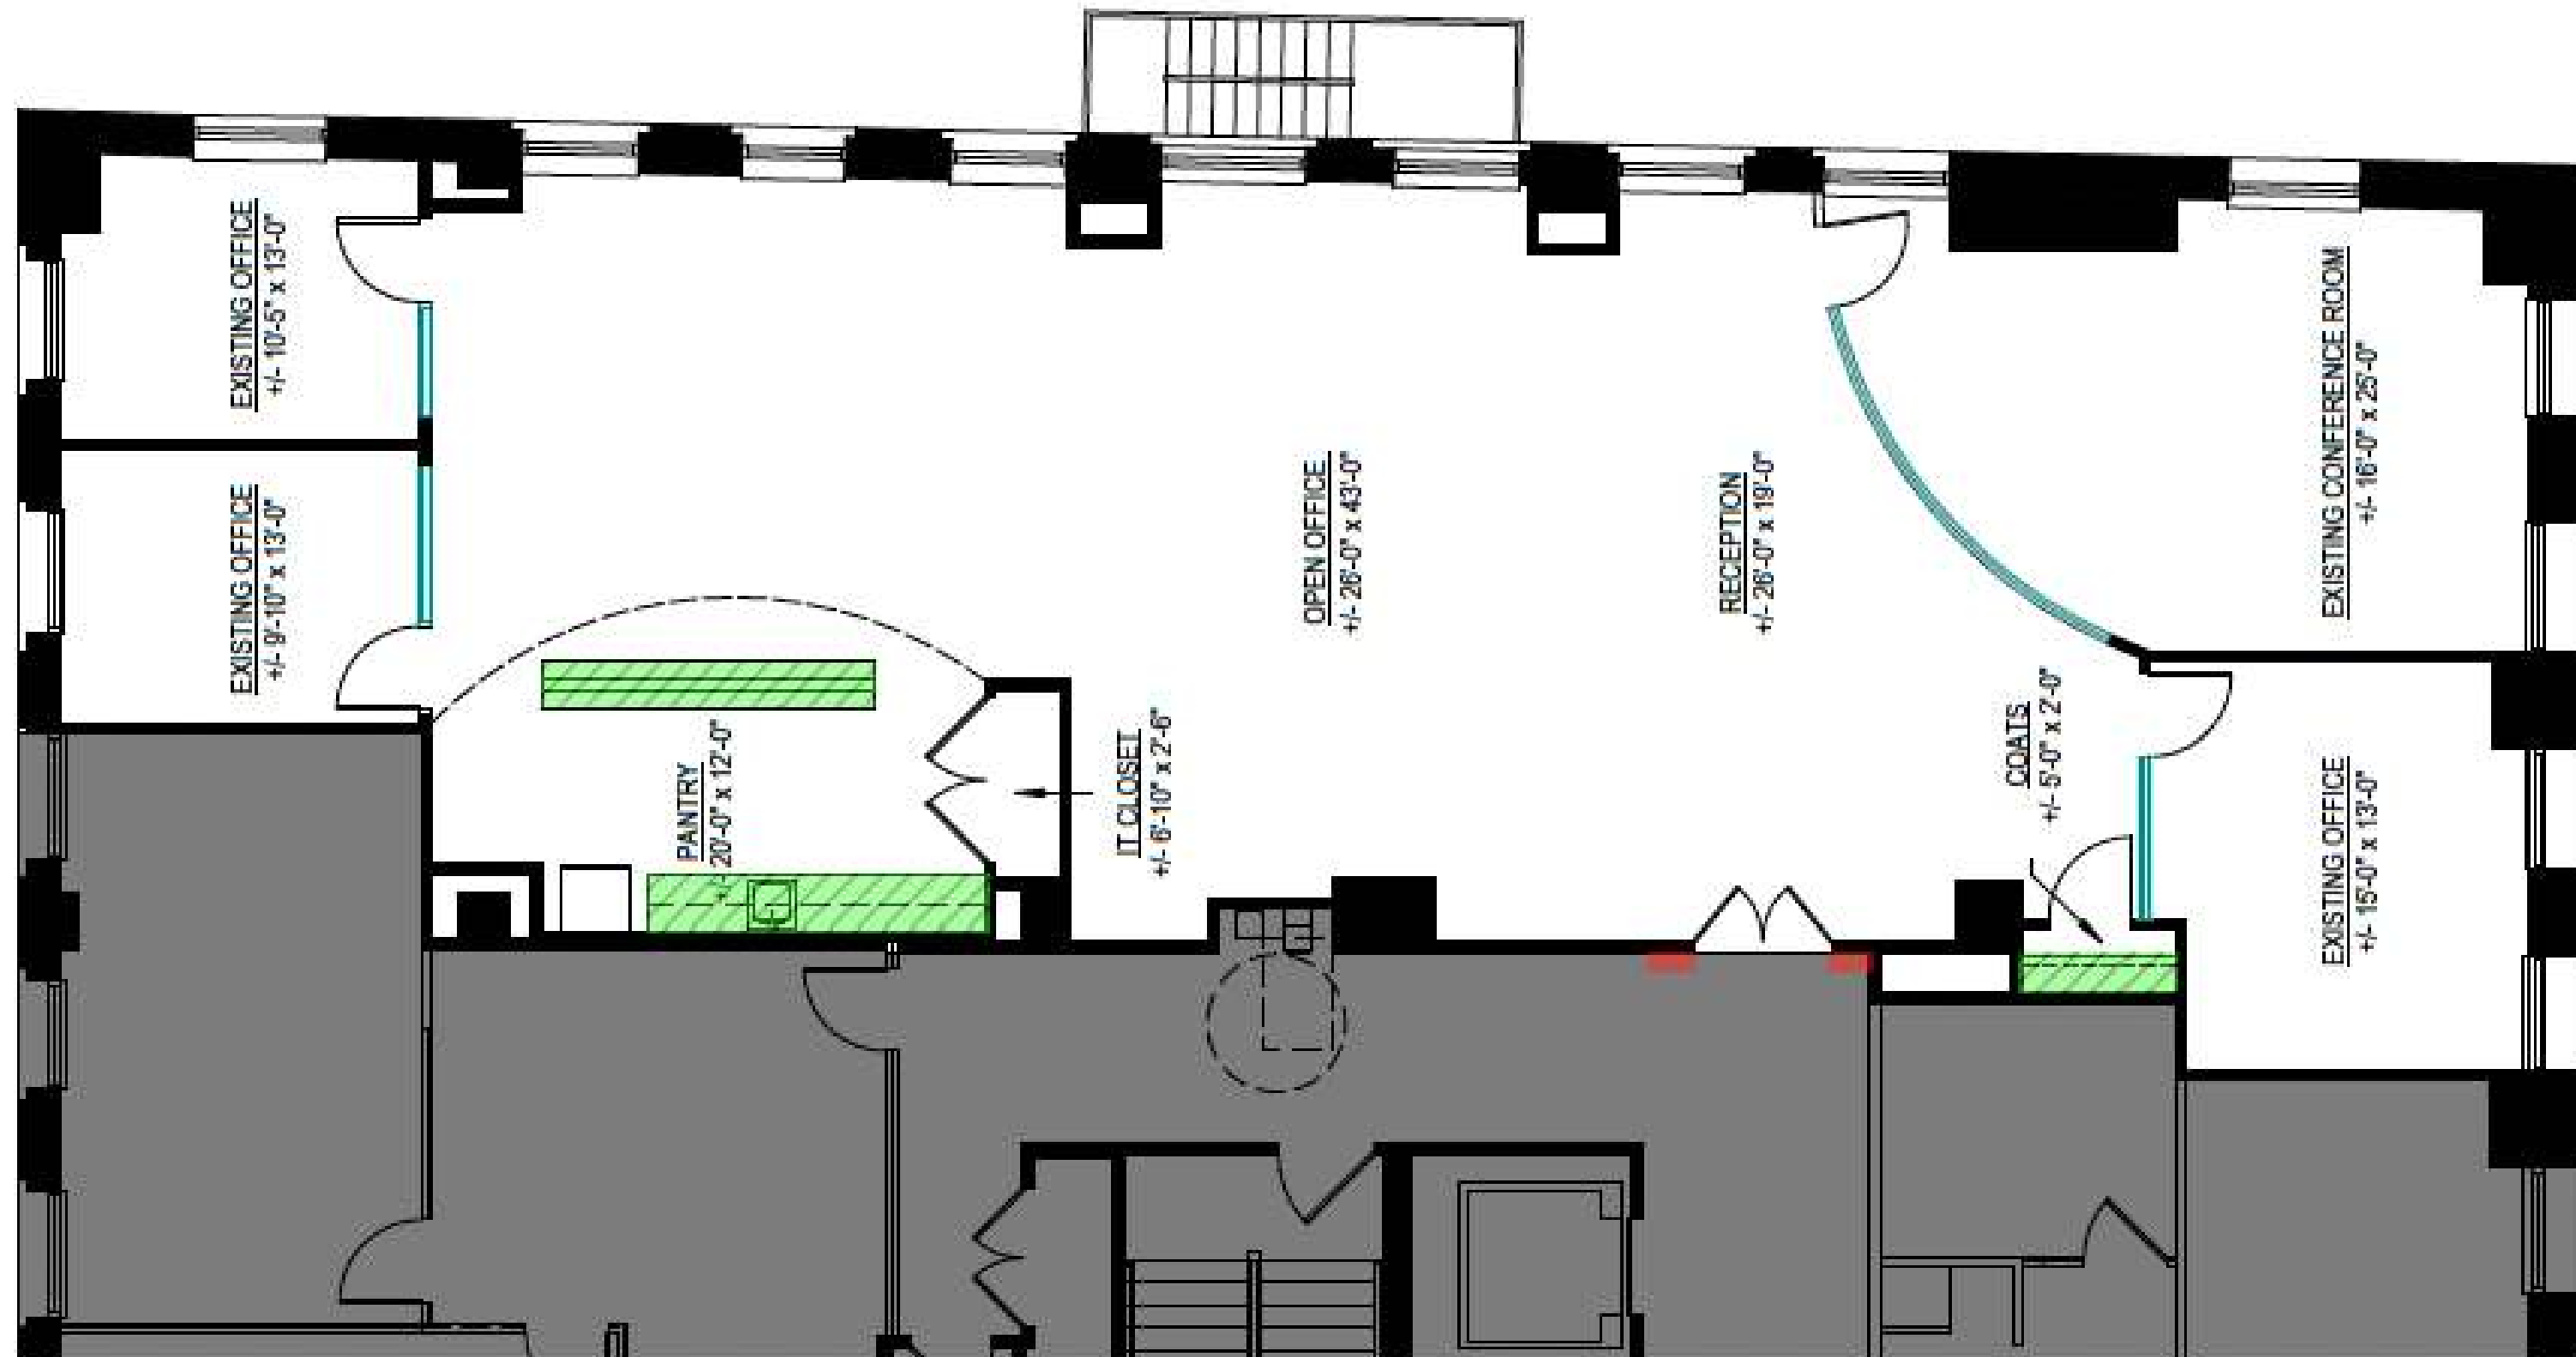

33 N LaSalle

SUITE 2250 2,997 SF

MADISON
ROSE

MADISON ROSE
20 North Wacker Drive
Suite 1150
Chicago, IL 60606

MATT PISTORIO
President & Founder
847 924 3952
Matt@mad-rose.com

JACK KENNEDY
Leasing Associate
216 317 2576
Jack@mad-rose.com

The John Buck Company