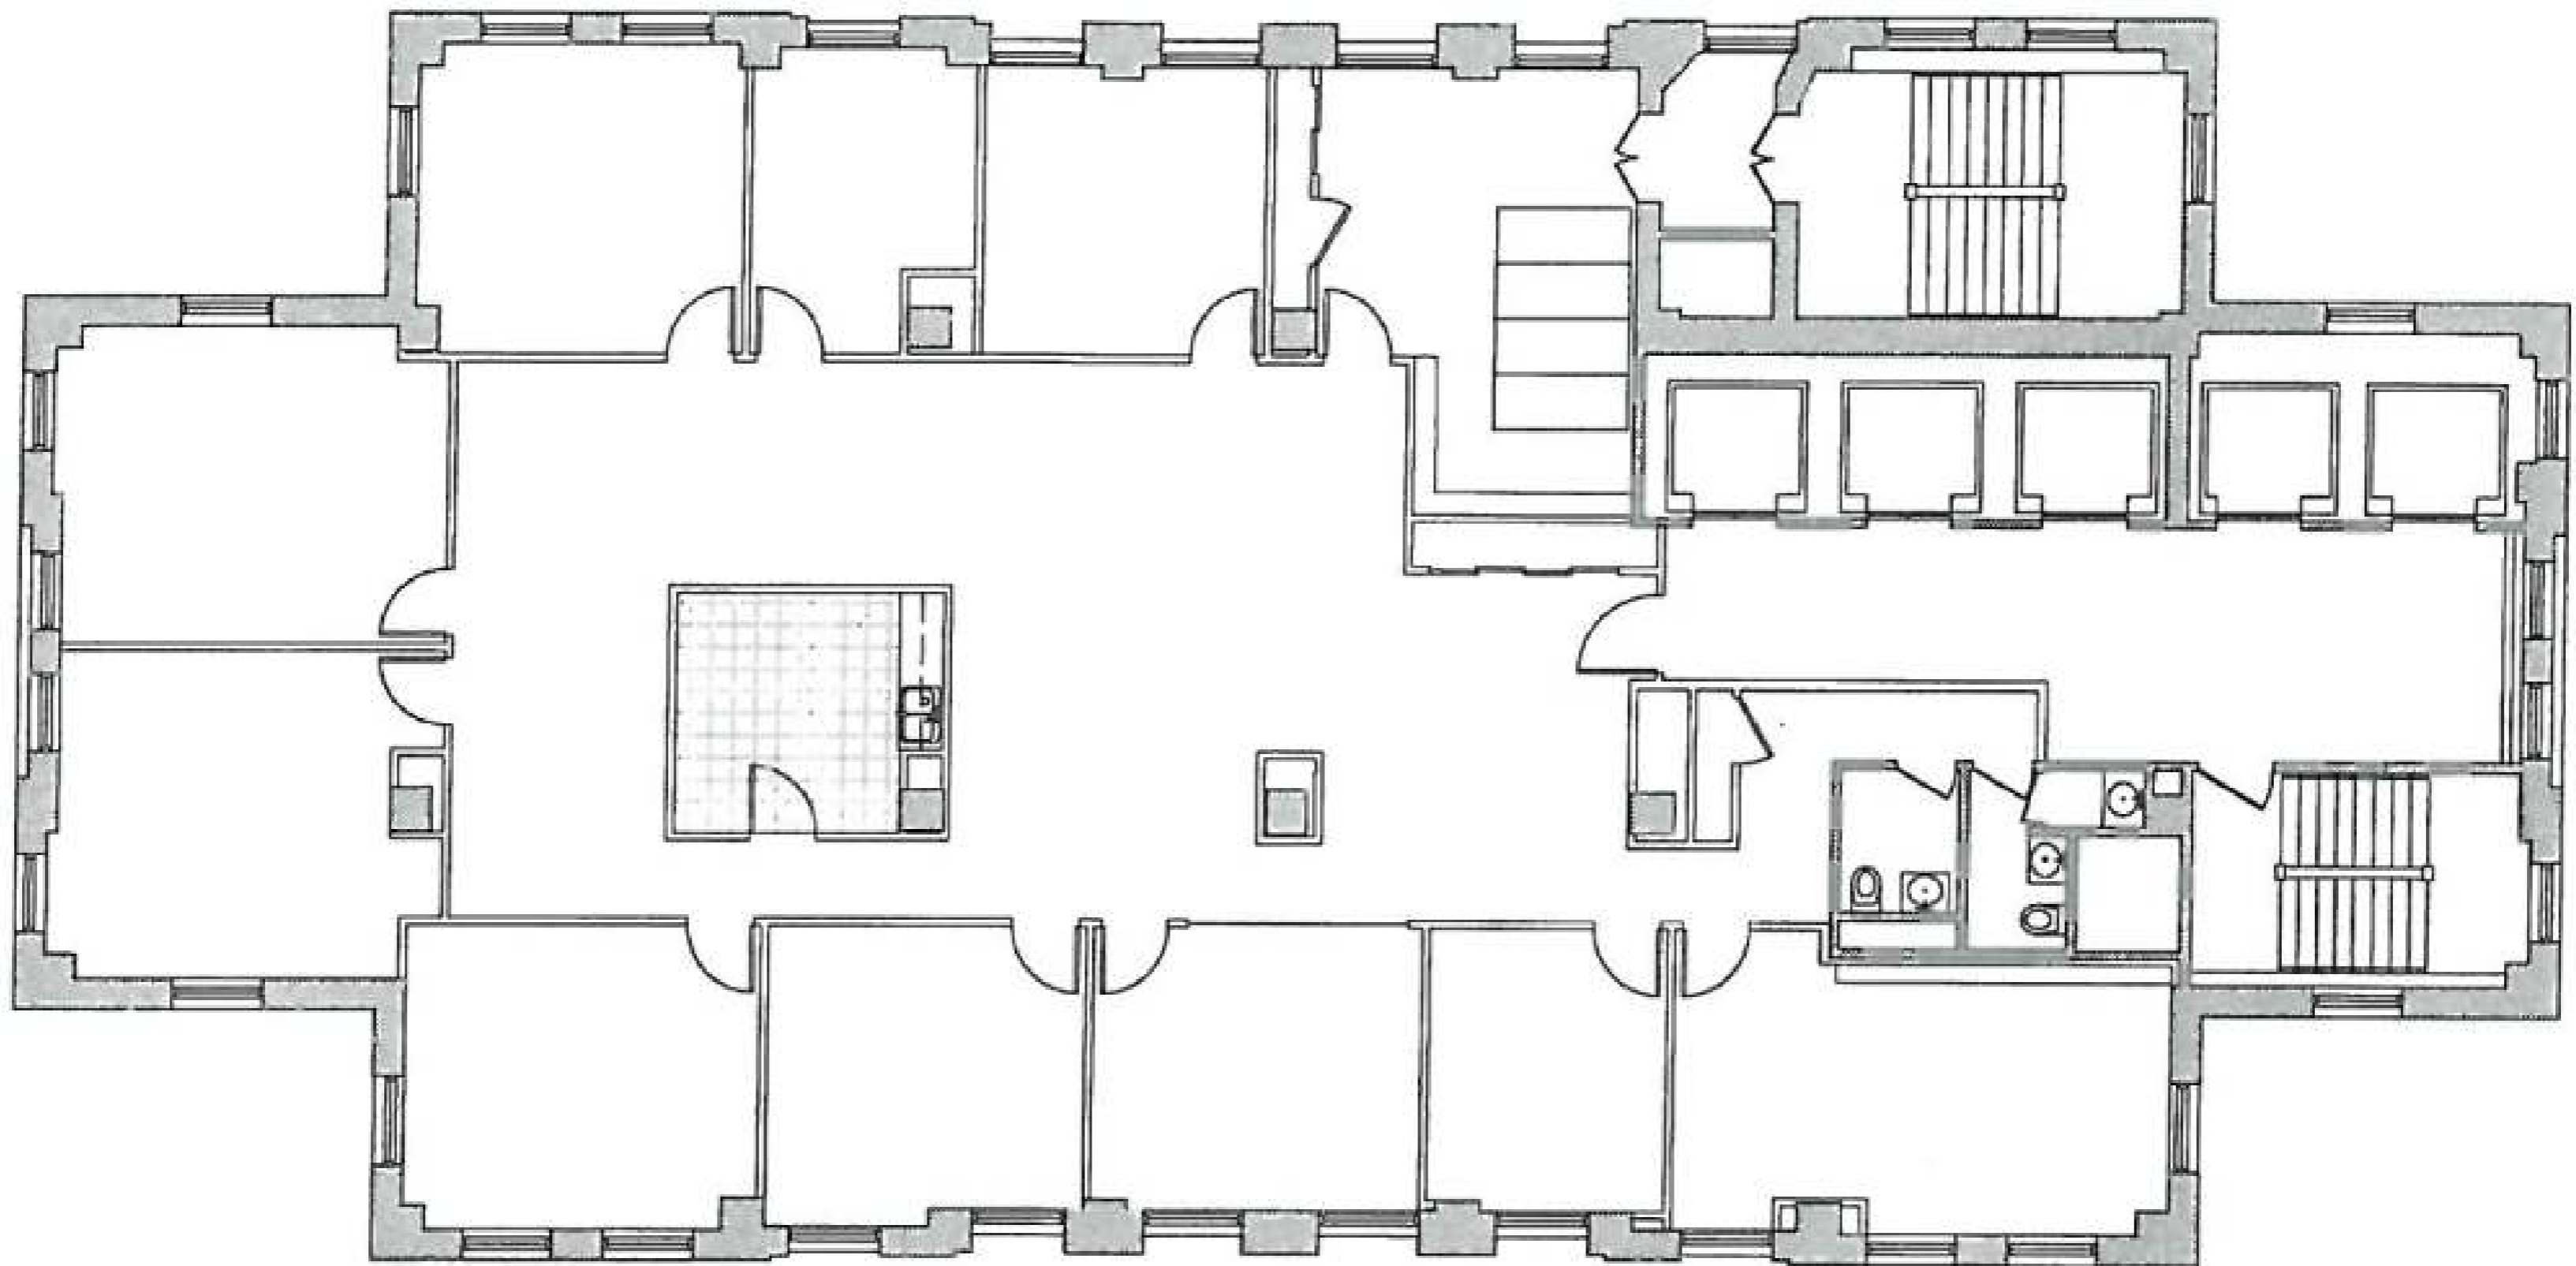

33 N LaSalle

SUITE 2700 4,630 SF

MADISON
ROSE

MADISON ROSE
20 North Wacker Drive
Suite 1150
Chicago, IL 60606

MATT PISTORIO
President & Founder
847 924 3952
matt@mad-rose.com

JACK KENNEDY
Leasing Associate
216 317 2576
jack@mad-rose.com

The John Buck Company