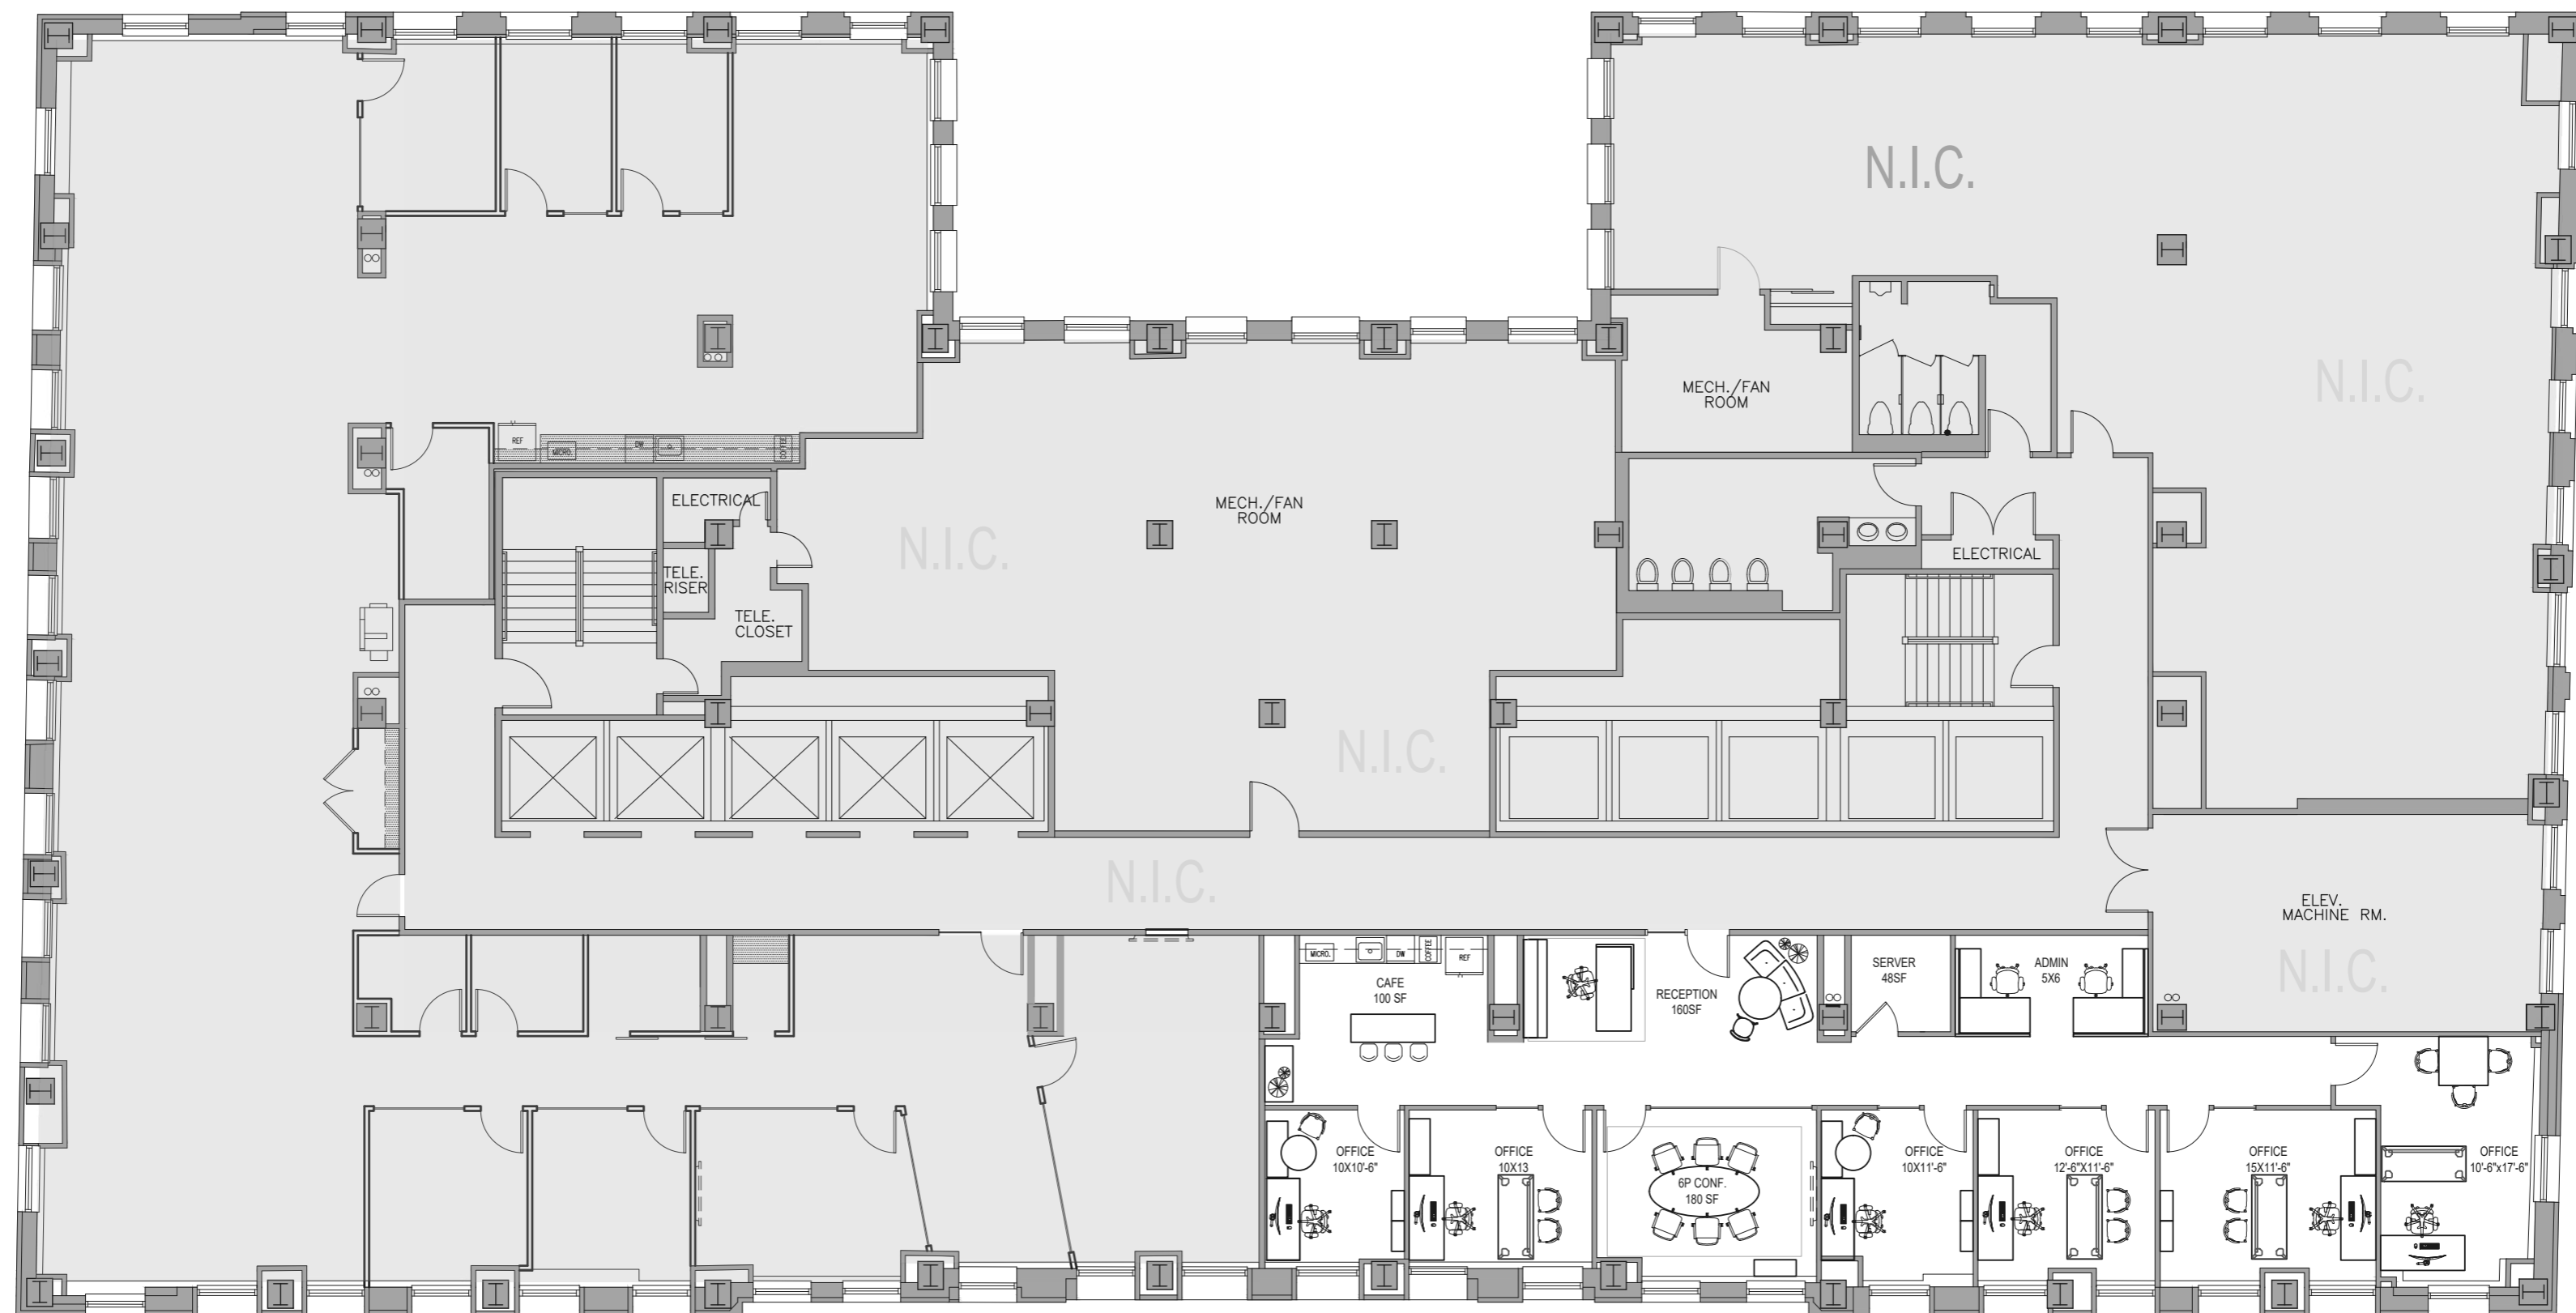

33 N LaSalle

SUITE 1210 2,453 SF

MADISON
ROSE

MADISON ROSE
20 North Wacker Drive
Suite 1150
Chicago, IL 60606

MATT PISTORIO
President & Founder
847 924 3952
matt@mad-rose.com

JACK KENNEDY
Leasing Associate
216 317 2576
jack@mad-rose.com

The John Buck Company