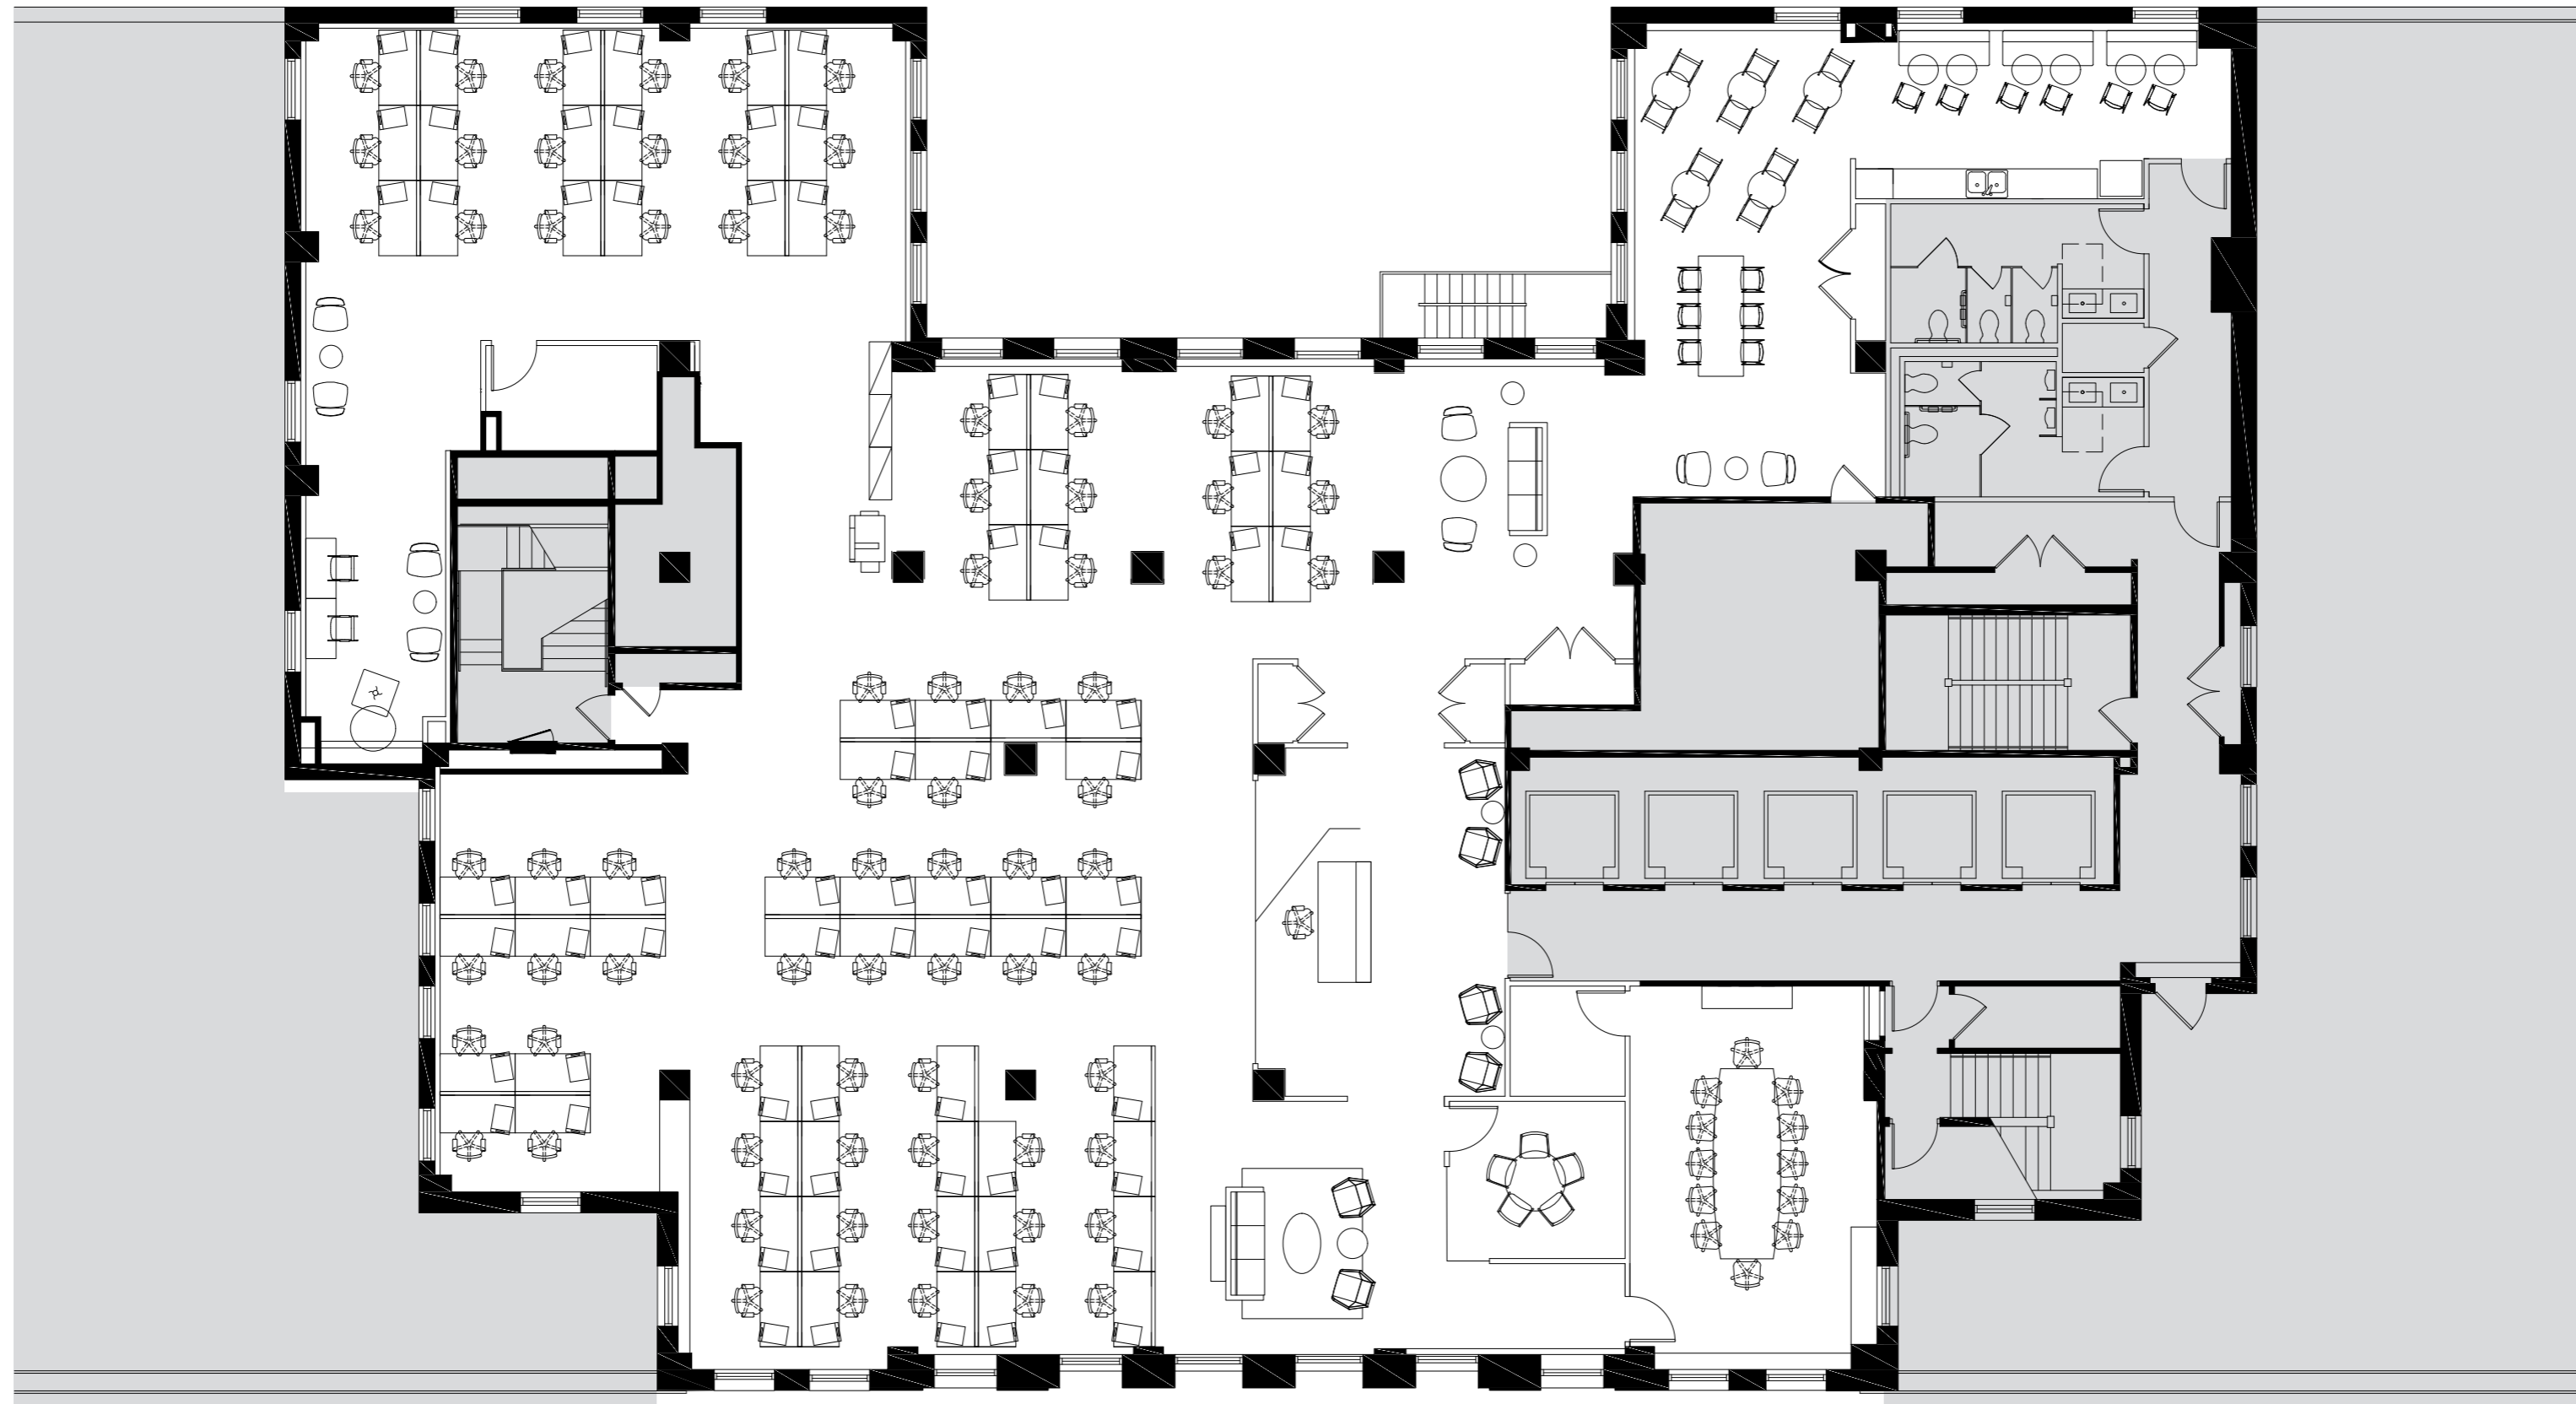

33 N LaSalle

SUITE 2300 8,963 SF

MADISON
ROSE

MADISON ROSE
20 North Wacker Drive
Suite 1150
Chicago, IL 60606

MATT PISTORIO
President & Founder
847 924 3952
matt@mad-rose.com

JACK KENNEDY
Leasing Associate
216 317 2576
jack@mad-rose.com

The John Buck Company