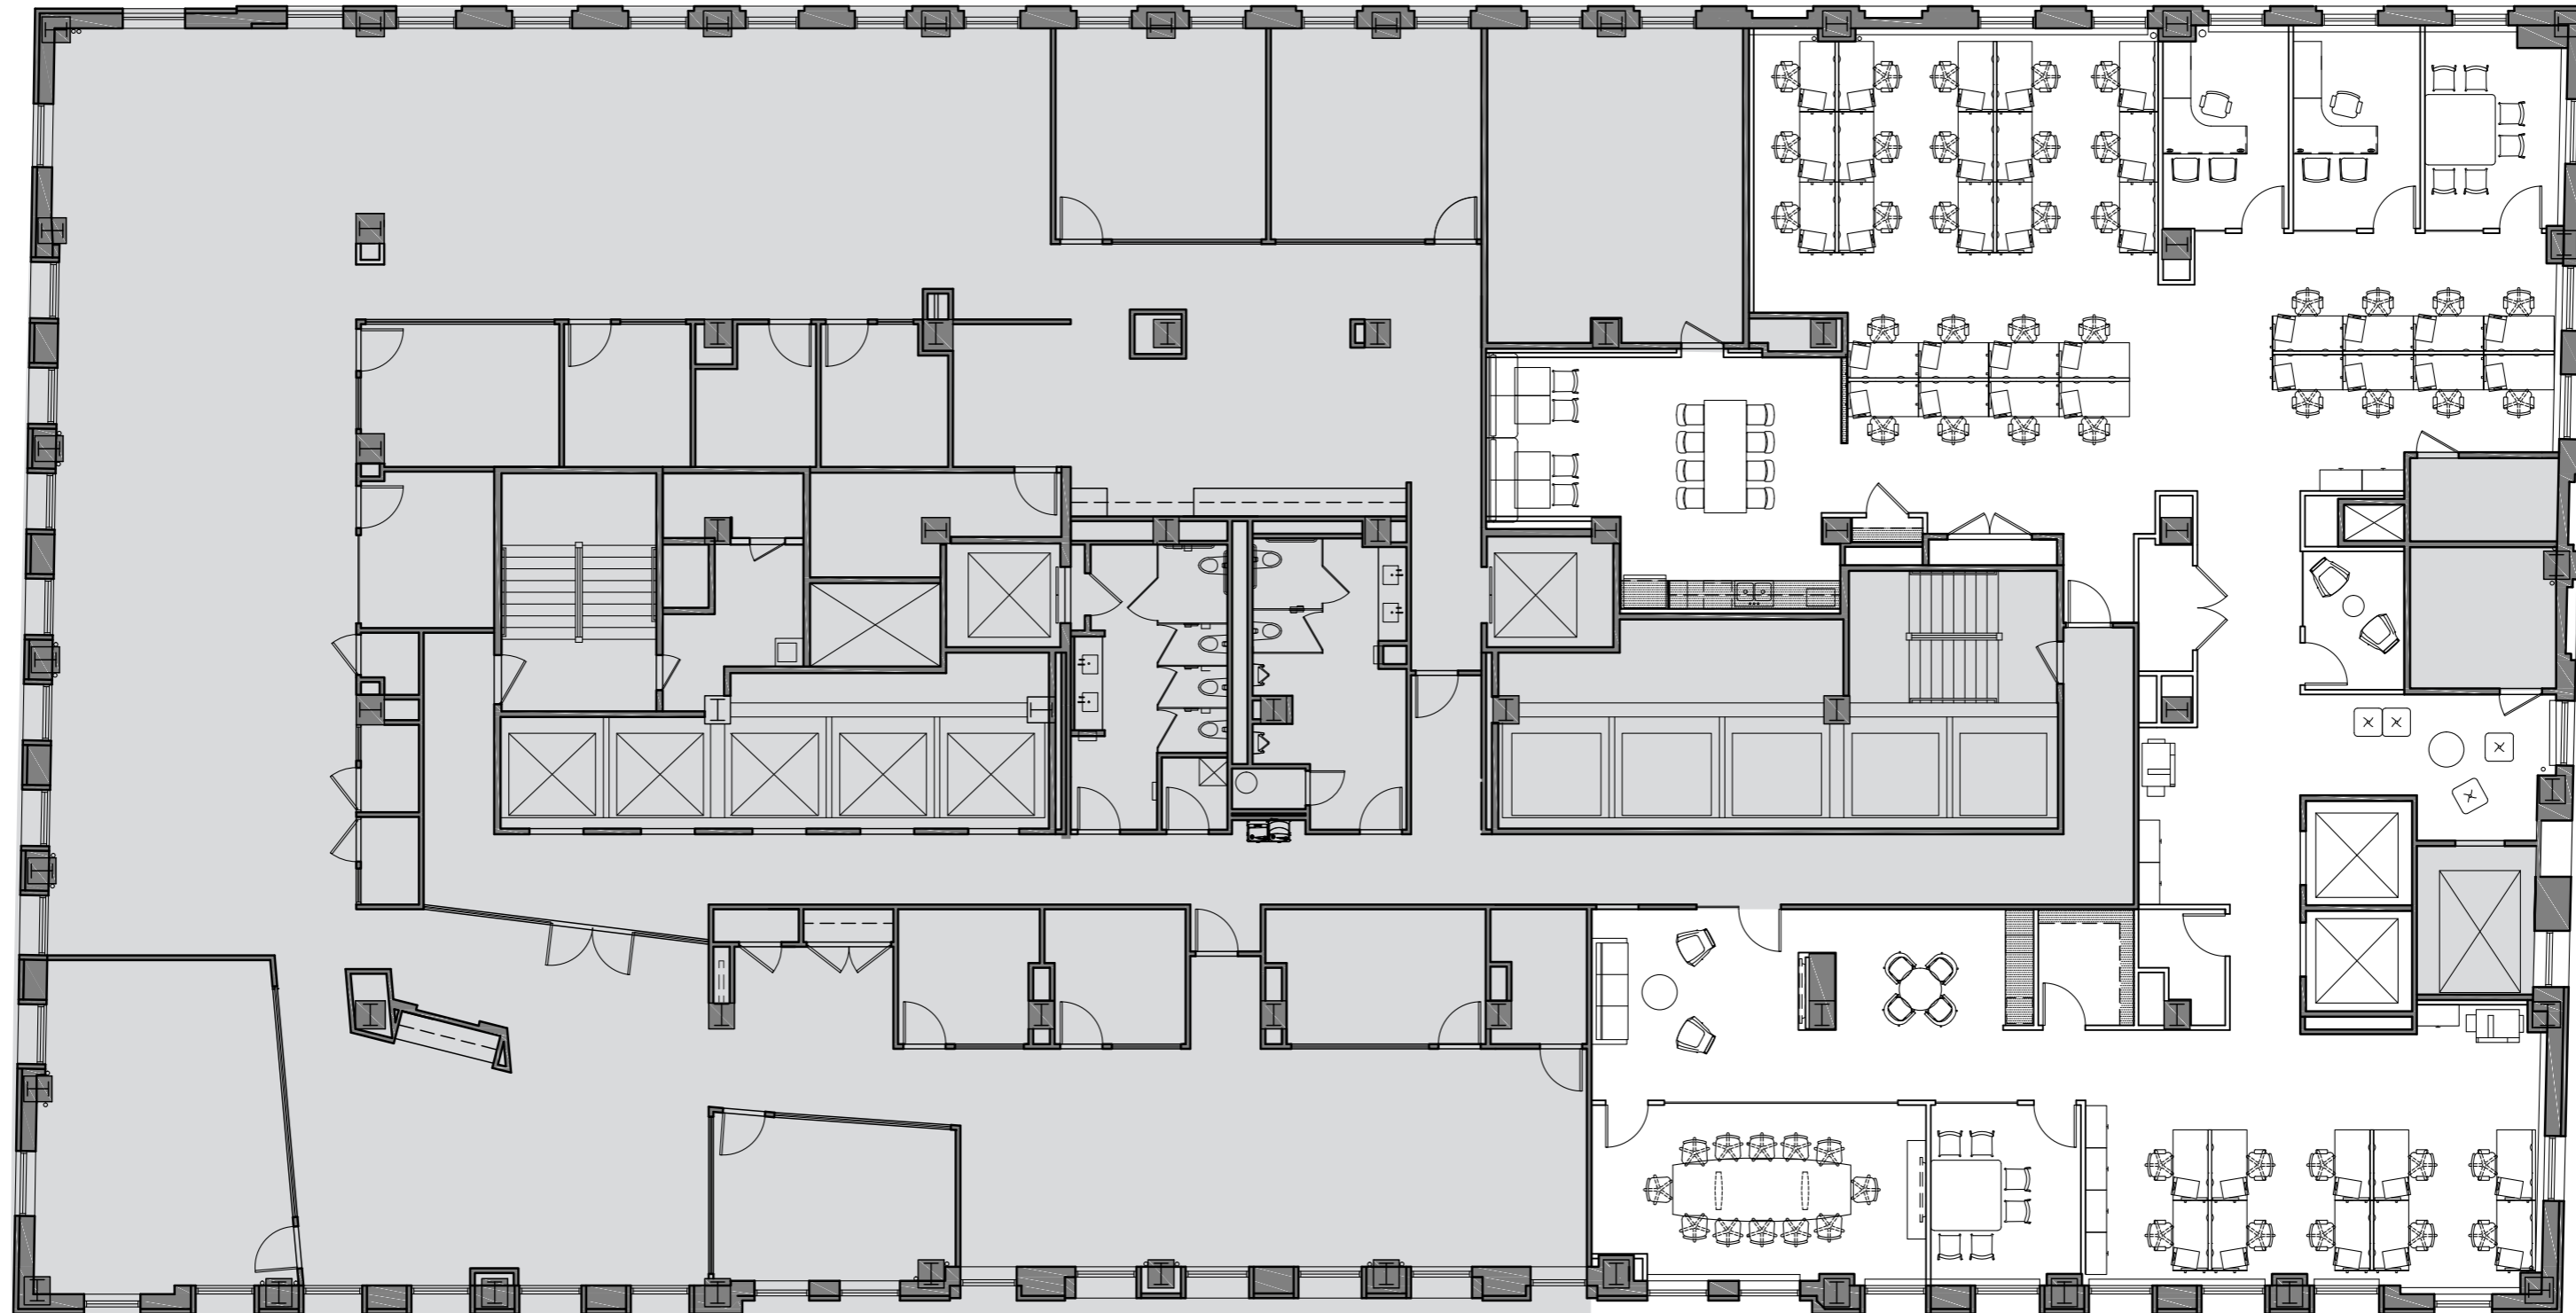

33 N LaSalle

SUITE 1050 5,704 SF

MADISON
ROSE

MADISON ROSE
20 North Wacker Drive
Suite 1150
Chicago, IL 60606

MATT PISTORIO
President & Founder
847 924 3952
matt@mad-rose.com

JACK KENNEDY
Leasing Associate
216 317 2576
jack@mad-rose.com

The John Buck Company