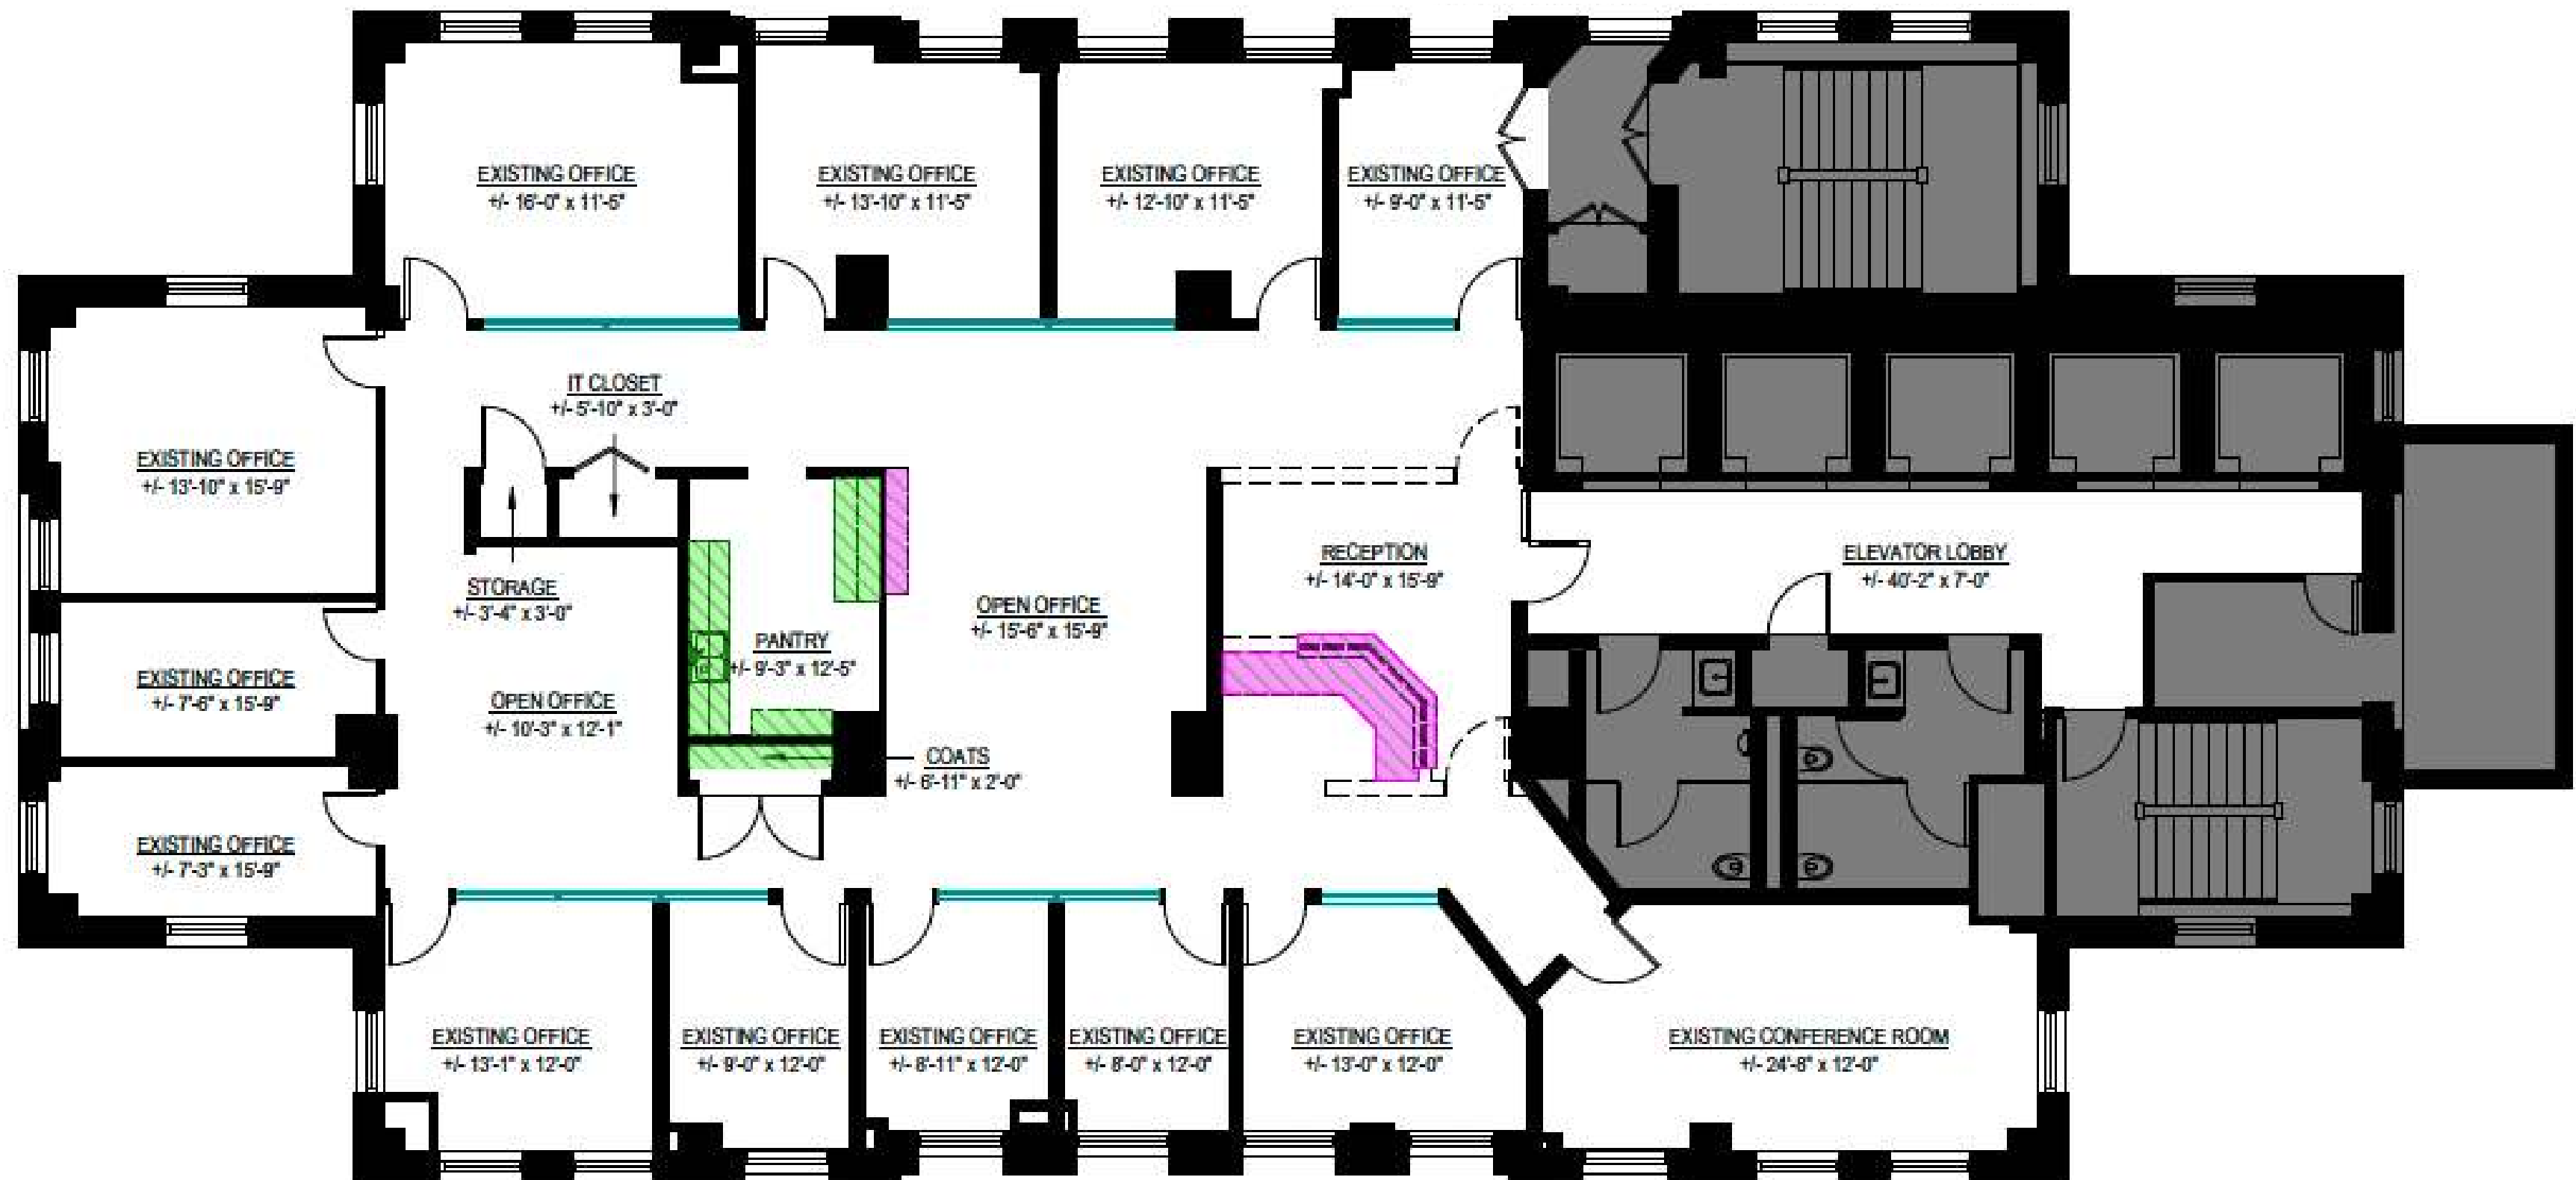

33 N LaSalle

SUITE 3100 4,777 SF

MADISON ROSE
20 North Wacker Drive
Suite 1150
Chicago, IL 60606

MATT PISTORIO
President & Founder
847 924 3952
Matt@mad-rose.com

JACK KENNEDY
Leasing Associate
216 317 2576
Jack@mad-rose.com

The John Buck Company